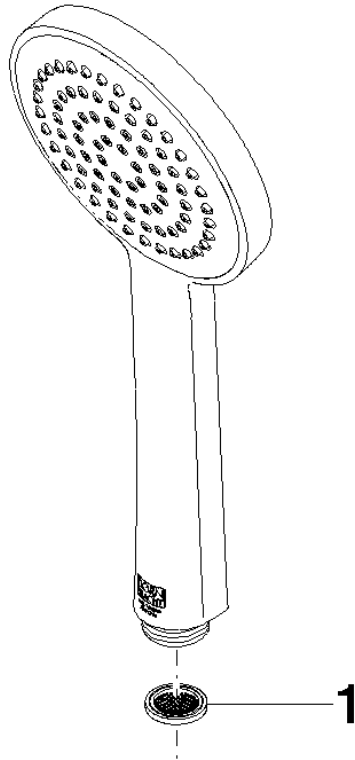

Hand shower FlowReduce - Light Gold

IMO

28 015 979

- COMPACT RAIN, max. flow rate 6.8 l/min (at 3 bar)
- with anti-scale system
- spray head Ø 100mm
- 1/2" connection
- This product can help a building meet the requirements of Green Building Rating Systems, e.g. LEED®, BREEAM®, DGNB

Hand shower FlowReduce - Light Gold

IMO

28 015 979

28 015 979

mm [inches]

Flow rate chart

Codes & Standards

DIN 4109

ISO 3822

Ü-Zeichen

Hand shower FlowReduce - Light Gold

IMO

28 015 979

Certificates

LGA_29

28 015 979

Product version from 4/1/2024

Parts for other
finishes can be found
here: [Chrome](#)

Hand shower FlowReduce - Light Gold

IMO

28 015 979

Spare parts list

Product version from 4/1/2024

No.	Item Number	Name	Quantity used	Delivery time
	09 23 01 039 90	sieve	1	2