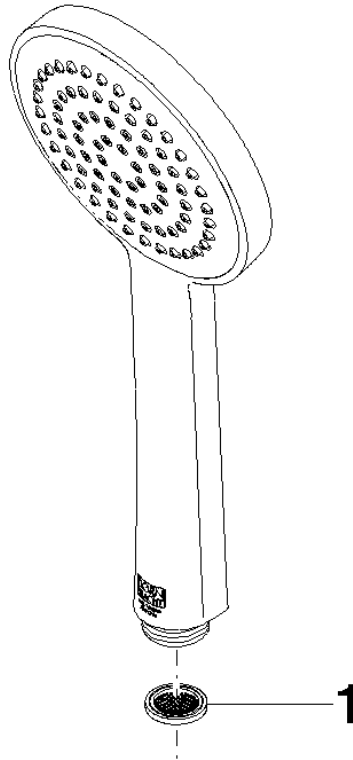

Hand shower FlowReduce - Brushed Light Gold

IMO

28 015 979

- COMPACT RAIN, max. flow rate 6.8 l/min (at 3 bar)
- with anti-scale system
- spray head Ø 100mm
- 1/2" connection
- This product can help a building meet the requirements of Green Building Rating Systems, e.g. LEED®, BREEAM®, DGNB

Hand shower FlowReduce - Brushed Light Gold

IMO

28 015 979

28 015 979

mm [inches]

Flow rate chart

Codes & Standards

DIN 4109

ISO 3822

Ü-Zeichen

Hand shower FlowReduce - Brushed Light Gold

IMO

28 015 979

Certificates

LGA_29

28 015 979

Product version from 4/1/2024

Parts for other
finishes can be found
here: [Chrome](#)

Hand shower FlowReduce - Brushed Light Gold

IMO

28 015 979

Spare parts list

Product version from 4/1/2024

No.	Item Number	Name	Quantity used	Delivery time
	09 23 01 039 90	sieve	1	2