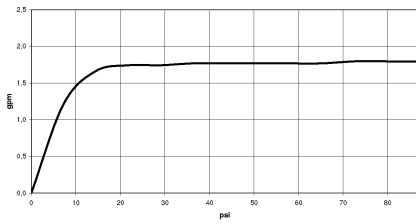

Hand shower FlowReduce - Brushed Durabronz (23kt Gold)

IMO

28 015 979

- COMPACT RAIN, max. flow rate 6.8 l/min (at 3 bar)
- with anti-scale system
- spray head Ø 100mm
- 1/2" connection
- This product can help a building meet the requirements of Green Building Rating Systems, e.g. LEED®, BREEAM®, DGNB

Hand shower FlowReduce - Brushed Durabronz (23kt Gold)

IMO

28 015 979

28 015 979

mm [inches]

Flow rate chart

Codes & Standards

DIN 4109