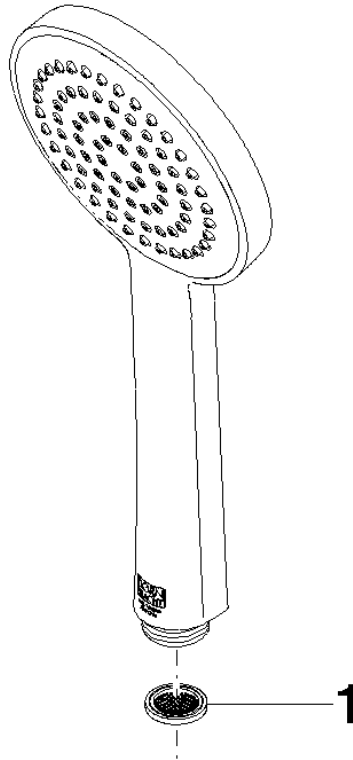

Hand shower FlowReduce - Brushed Durabronz (23kt Gold)

IMO

28 015 979

- COMPACT RAIN, max. flow rate 6.8 l/min (at 3 bar)
- with anti-scale system
- spray head Ø 100mm
- 1/2" connection
- This product can help a building meet the requirements of Green Building Rating Systems, e.g. LEED®, BREEAM®, DGNB

Hand shower FlowReduce - Brushed Durabronz (23kt Gold)

IMO

28 015 979

28 015 979

mm [inches]

Flow rate chart

Codes & Standards

DIN 4109

EN 1112

ISO 3822

Ü-Zeichen

Hand shower FlowReduce - Brushed Durabronz (23kt Gold)

IMO

28 015 979

Certificates

DVGW_DW-
6517DN0

LGA_29

28 015 979

Product version from 4/1/2024

Parts for other
finishes can be found
here: [Chrome](#)

Hand shower FlowReduce - Brushed Durabronz (23kt Gold)

IMO

28 015 979

Spare parts list