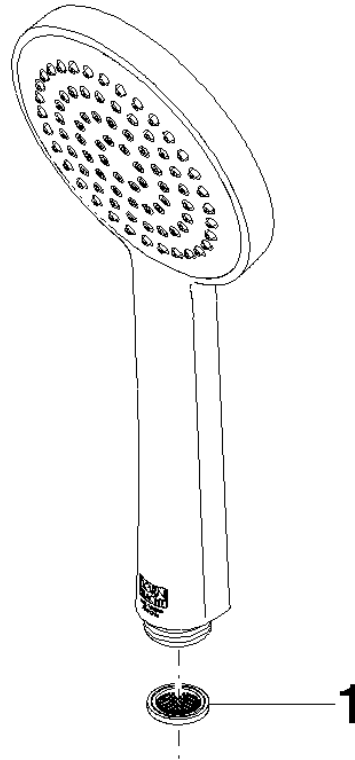

28 015 979

Product version from 4/1/2024

Parts for other
finishes can be found
here: [Chrome](#)