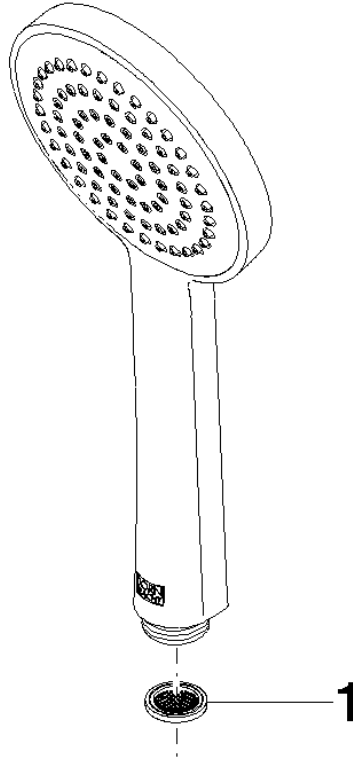

**Hand shower - Brushed Champagne (22kt Gold)**

IMO

28 015 979

- COMPACT RAIN, max. flow rate 15 l/min (at 3 bar)
- with anti-scale system
- spray head Ø 100mm
- 1/2" connection
- WRAS 2009011

Intrinsic protection against back flow.

## Hand shower - Brushed Champagne (22kt Gold)

---

IMO

28 015 979

28 015 979

mm [inches]

Flow rate chart

Codes & Standards

### Certificates

---

DVGW\_DW-  
6517DN0

LGA\_29

28 015 979

**Product version from 4/1/2024**

Parts for other  
finishes can be found  
here: [Chrome](#)