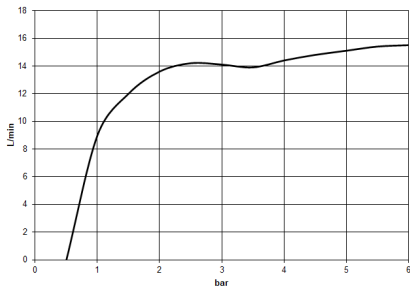

**Hand shower - Brushed Champagne (22kt Gold)**

IMO

28 015 979

- COMPACT RAIN, max. flow rate 15 l/min (at 3 bar)
- with anti-scale system
- spray head Ø 100mm
- 1/2" connection
- WRAS 2009011

Intrinsic protection against back flow.

## Hand shower - Brushed Champagne (22kt Gold)

---

IMO

28 015 979

28 015 979

mm [inches]

Flow rate chart

Codes & Standards