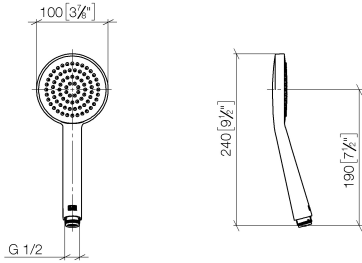

**Hand shower - Brushed Champagne (22kt Gold)**

IMO

28 015 979

- COMPACT RAIN, max. flow rate 15 l/min (at 3 bar)
- with anti-scale system
- spray head Ø 100mm
- 1/2" connection
- WRAS 2009011

Intrinsic protection against back flow.

## Hand shower - Brushed Champagne (22kt Gold)

---

IMO

28 015 979

28 015 979

mm [inches]

Flow rate chart

Codes & Standards