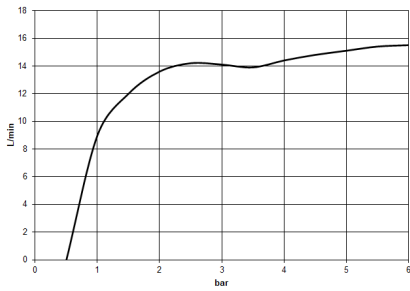

**Hand shower - Champagne (22kt Gold)**

IMO

28 015 979

- COMPACT RAIN, max. flow rate 15 l/min (at 3 bar)
- with anti-scale system
- spray head Ø 100mm
- 1/2" connection
- WRAS 2009011

Intrinsic protection against back flow.

## Hand shower - Champagne (22kt Gold)

---

IMO

28 015 979

28 015 979

mm [inches]

**Flow rate chart**

**Codes & Standards**