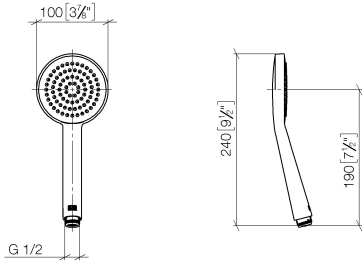

**Hand shower - Champagne (22kt Gold)**

IMO

28 015 979

- COMPACT RAIN, max. flow rate 15 l/min (at 3 bar)
- with anti-scale system
- spray head Ø 100mm
- 1/2" connection
- WRAS 2009011

Intrinsic protection against back flow.

## Hand shower - Champagne (22kt Gold)

---

IMO

28 015 979

28 015 979

mm [inches]

**Flow rate chart**

**Codes & Standards**