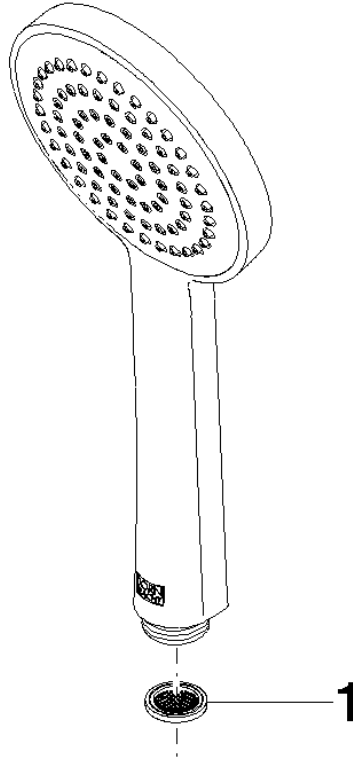

**Hand shower - Champagne (22kt Gold)**

IMO

28 015 979

- COMPACT RAIN, max. flow rate 15 l/min (at 3 bar)
- with anti-scale system
- spray head Ø 100mm
- 1/2" connection
- WRAS 2009011

Intrinsic protection against back flow.

## Hand shower - Champagne (22kt Gold)

---

IMO

28 015 979

28 015 979

mm [inches]

**Flow rate chart**

**Codes & Standards**

### Certificates

---

DVGW\_DW-  
6517DN0

LGA\_29

28 015 979

**Product version from 4/1/2024**

Parts for other  
finishes can be found  
here: [Chrome](#)