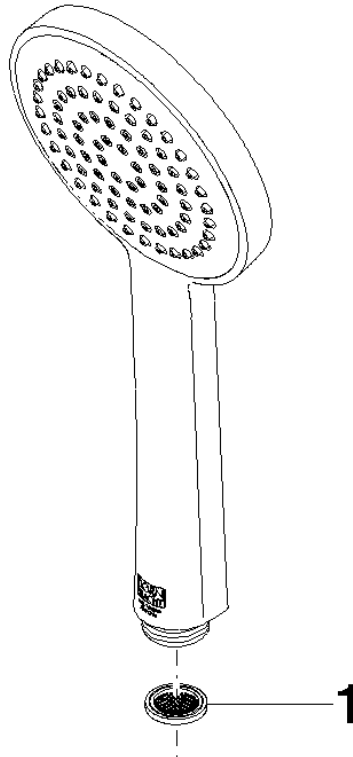

Hand shower FlowReduce - Champagne (22kt Gold)

IMO

28 015 979

- COMPACT RAIN, max. flow rate 6.8 l/min (at 3 bar)
- with anti-scale system
- spray head Ø 100mm
- 1/2" connection
- This product can help a building meet the requirements of Green Building Rating Systems, e.g. LEED®, BREEAM®, DGNB

Hand shower FlowReduce - Champagne (22kt Gold)

IMO

28 015 979

28 015 979

mm [inches]

Flow rate chart

Codes & Standards

DIN 4109

Certificates

IAPMO_11

DVGW_DW-
6517DN0

LGA_29

28 015 979

Product version from 4/1/2024

Parts for other
finishes can be found
here: [Chrome](#)

Hand shower FlowReduce - Champagne (22kt Gold)

IMO

28 015 979

Spare parts list

Product version from 4/1/2024

No.	Item Number	Name	Quantity used	Delivery time
	09 23 01 039 90	sieve	1	2