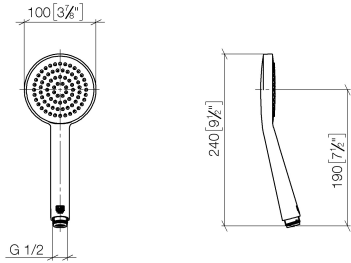

Hand shower FlowReduce - Champagne (22kt Gold)

IMO

28 015 979

- COMPACT RAIN, max. flow rate 6.8 l/min (at 3 bar)
- with anti-scale system
- spray head Ø 100mm
- 1/2" connection
- This product can help a building meet the requirements of Green Building Rating Systems, e.g. LEED®, BREEAM®, DGNB

Intrinsic protection against back flow.

Fits: IMO, LULU, MADISON, MEM, TARA, CL.1, LISSÉ, VAIA, META, CYO

	Champagne (22kt Gold)	28 015 979-47 0010
	Chrome	28 015 979-00
	Chrome	28 015 979-00 0010
	Brushed Platinum	28 015 979-06
	Brushed Platinum	28 015 979-06 0010
	Platinum	28 015 979-08
	Platinum	28 015 979-08 0010
	Dark Chrome	28 015 979-19
	Dark Chrome	28 015 979-19 0010
	Light Gold	28 015 979-26 0010
	Light Gold	28 015 979-26
	Brushed Light Gold	28 015 979-27
	Brushed Light Gold	28 015 979-27 0010
	Brushed Durabronze (23kt Gold)	28 015 979-28
	Brushed Durabronze (23kt Gold)	28 015 979-28 0010
	Matte Black	28 015 979-33
	Matte Black	28 015 979-33 0010
	Brushed Bronze	28 015 979-42
	Brushed Bronze	28 015 979-42 0010
	Brushed Champagne (22kt Gold)	28 015 979-46 0010
	Brushed Champagne (22kt Gold)	28 015 979-46
	Champagne (22kt Gold)	28 015 979-47
	Brushed Chrome	28 015 979-93
	Brushed Chrome	28 015 979-93 0010
	Brushed Dark Platinum	28 015 979-99
	Brushed Dark Platinum	28 015 979-99 0010

Hand shower FlowReduce - Champagne (22kt Gold)

IMO

28 015 979

28 015 979

mm [inches]

Flow rate chart

Codes & Standards

DIN 4109