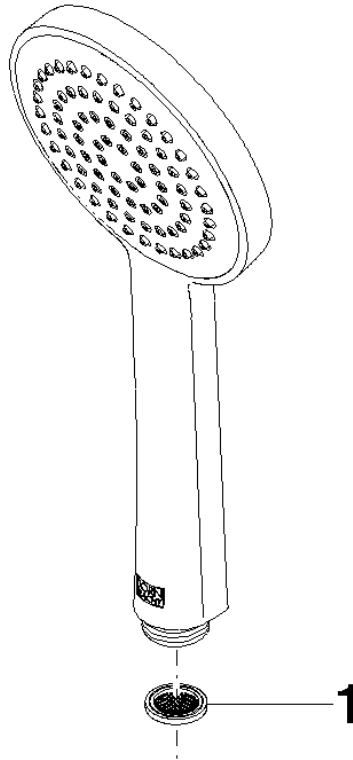

Hand shower - Brushed Chrome

IMO

28 015 979

- COMPACT RAIN, max. flow rate 15 l/min (at 3 bar)
- with anti-scale system
- spray head Ø 100mm
- 1/2" connection
- WRAS 2009011

Intrinsic protection against back flow.

Hand shower - Brushed Chrome

IMO

28 015 979

28 015 979

mm [inches]

Flow rate chart

Codes & Standards

DIN 4109

EN 1112

ISO 3822

Scottish Water
Byelaws

UK Water Supply
Regulations

Ü-Zeichen

Hand shower - Brushed Chrome

IMO

28 015 979

Certificates

WRAS_2009

DVGW_DW-
6517DN0

LGA_29

28 015 979

Product version from 4/1/2024

Parts for other
finishes can be found
here: [Chrome](#)

Hand shower - Brushed Chrome