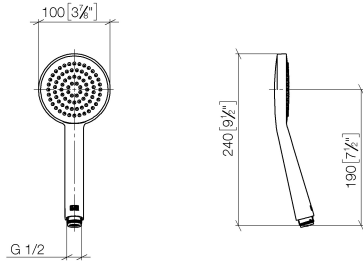

# Hand shower - Brushed Dark Platinum

IMO

28 015 979

- COMPACT RAIN, max. flow rate 15 l/min (at 3 bar)
- with anti-scale system
- spray head Ø 100mm
- 1/2" connection
- WRAS 2009011

Intrinsic protection against back flow.

## Hand shower - Brushed Dark Platinum

---

IMO

28 015 979

28 015 979

mm [inches]

Flow rate chart

Codes & Standards