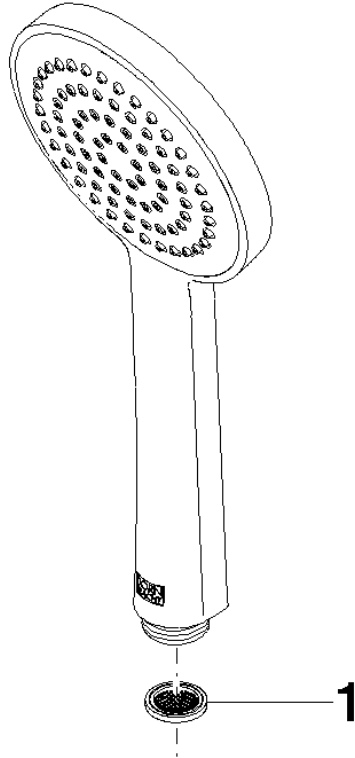

# Hand shower - Brushed Dark Platinum

IMO

28 015 979

- COMPACT RAIN, max. flow rate 15 l/min (at 3 bar)
- with anti-scale system
- spray head Ø 100mm
- 1/2" connection
- WRAS 2009011

Intrinsic protection against back flow.

## Hand shower - Brushed Dark Platinum

---

IMO

28 015 979

28 015 979

mm [inches]

Flow rate chart

Codes & Standards

## Hand shower - Brushed Dark Platinum

---

IMO

28 015 979

# Hand shower - Brushed Dark Platinum

IMO

28 015 979