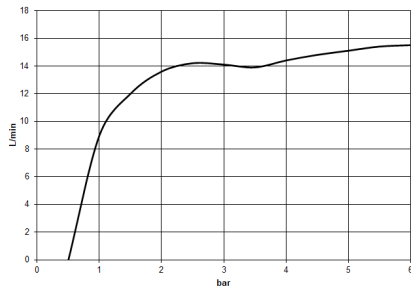

## Hand shower - Brushed Dark Platinum

---

IMO

28 015 979

28 015 979

mm [inches]

Flow rate chart

Codes & Standards