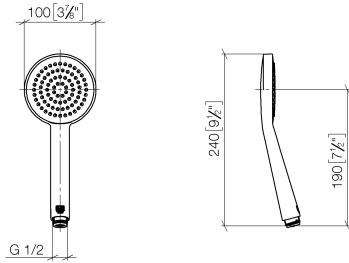

Hand shower FlowReduce - Brushed Dark Platinum

IMO

28 015 979

- COMPACT RAIN, max. flow rate 6.8 l/min (at 3 bar)
- with anti-scale system
- spray head Ø 100mm
- 1/2" connection
- This product can help a building meet the requirements of Green Building Rating Systems, e.g. LEED®, BREEAM®, DGNB

Hand shower FlowReduce - Brushed Dark Platinum

IMO

28 015 979

Hand shower FlowReduce - Brushed Dark Platinum

IMO

28 015 979

mm [inches]

Flow rate chart