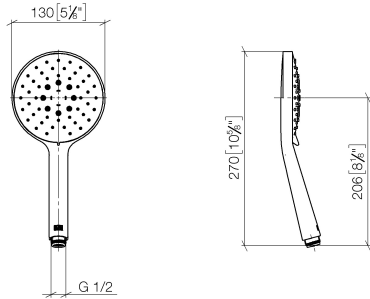

Hand shower - Brushed Platinum

IMO

28 016 979

- Three or five settings: COMPACT RAIN, COMPACT SOFT FLOW, COMPACT AQUAPRESSURE FLOW, max. flow rate 15 l/min (at 3 bar)
- with anti-scale system
- spray head Ø 130 mm
- 1/2" connection
- WRAS 2009011

Intrinsic protection against back flow.

Fits: IMO, LULU, MADISON, MEM, TARA, CL.1, LISSÉ, VAIA, META, CYO

	Brushed Platinum	28 016 979-06
	Chrome	28 016 979-00
	Chrome	28 016 979-00 0010
	Brushed Platinum	28 016 979-06 0010
	Platinum	28 016 979-08 0010
	Platinum	28 016 979-08
	Dark Chrome	28 016 979-19
	Dark Chrome	28 016 979-19 0010
	Light Gold	28 016 979-26
	Light Gold	28 016 979-26 0010
	Brushed Light Gold	28 016 979-27
	Brushed Light Gold	28 016 979-27 0010
	Brushed Durabross (23kt Gold)	28 016 979-28
	Brushed Durabross (23kt Gold)	28 016 979-28 0010
	Matte Black	28 016 979-33 0010
	Matte Black	28 016 979-33
	Brushed Bronze	28 016 979-42
	Brushed Bronze	28 016 979-42 0010
	Brushed Champagne (22kt Gold)	28 016 979-46 0010
	Brushed Champagne (22kt Gold)	28 016 979-46
	Champagne (22kt Gold)	28 016 979-47
	Champagne (22kt Gold)	28 016 979-47 0010
	Brushed Chrome	28 016 979-93
	Brushed Chrome	28 016 979-93 0010
	Brushed Dark Platinum	28 016 979-99 0010
	Brushed Dark Platinum	28 016 979-99

Hand shower - Brushed Platinum

IMO

28 016 979

28 016 979

mm [inches]

Flow rate chart

Codes & Standards

DIN 4109