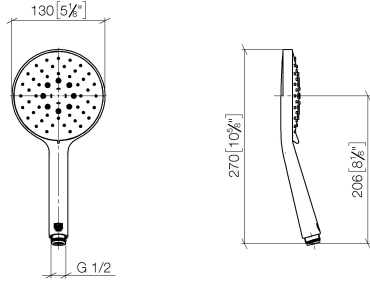

## Hand shower FlowReduce - Dark Chrome

IMO

28 016 979

- Three or five settings: COMPACT RAIN, COMPACT SOFT FLOW, COMPACT AQUAPRESSURE FLOW, max. flow rate 6.8 l/min (at 3 bar)
- with anti-scale system
- spray head Ø 130 mm
- 1/2" connection
- This product can help a building meet the requirements of Green Building Rating Systems, e.g. LEED®, BREEAM®, DGNB

Intrinsic protection against back flow.

Fits: IMO, LULU, MADISON, MEM, TARA, CL.1, LISSÉ, VAIA, META, CYO

	Dark Chrome	28 016 979-19 0010
	Chrome	28 016 979-00
	Chrome	28 016 979-00 0010
	Brushed Platinum	28 016 979-06
	Brushed Platinum	28 016 979-06 0010
	Platinum	28 016 979-08 0010
	Platinum	28 016 979-08
	Dark Chrome	28 016 979-19
	Light Gold	28 016 979-26
	Light Gold	28 016 979-26 0010
	Brushed Light Gold	28 016 979-27 0010
	Brushed Light Gold	28 016 979-27
	Brushed Durabrass (23kt Gold)	28 016 979-28
	Brushed Durabrass (23kt Gold)	28 016 979-28 0010
	Matte Black	28 016 979-33 0010
	Matte Black	28 016 979-33
	Brushed Bronze	28 016 979-42
	Brushed Bronze	28 016 979-42 0010
	Brushed Champagne (22kt Gold)	28 016 979-46 0010
	Brushed Champagne (22kt Gold)	28 016 979-46
	Champagne (22kt Gold)	28 016 979-47
	Champagne (22kt Gold)	28 016 979-47 0010
	Brushed Chrome	28 016 979-93
	Brushed Chrome	28 016 979-93 0010
	Brushed Dark Platinum	28 016 979-99 0010
	Brushed Dark Platinum	28 016 979-99

## Hand shower FlowReduce - Dark Chrome

---

IMO

28 016 979

28 016 979

mm [inches]

Flow rate chart

Certificates

DVGW\_DW-  
6517DN0129.

LGA\_29982.

28 016 979

Parts for other  
finishes can be found  
here: [Chrome](#)