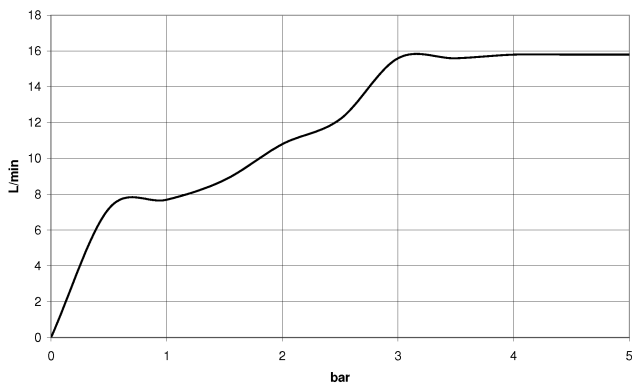

Hand shower - Brushed Light Gold

28 016 979 Product version from 4/1/2024

- Three or five settings: COMPACT RAIN, COMPACT SOFT FLOW, COMPACT AQUAPRESSURE FLOW, max. flow rate 15 l/min (at 3 bar)
- with anti-scale system
- spray head Ø 130 mm
- 1/2" connection
- WRAS

Hand shower - Brushed Light Gold

28 016 979 Product version from 4/1/2024

Hand shower - Brushed Light Gold

28 016 979 Product version from 4/1/2024

mm [inches]

Flow rate chart

Codes & Standards

DIN 4109