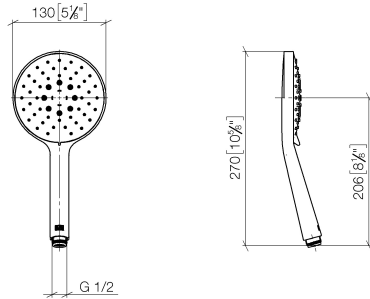

Hand shower - Brushed Light Gold

28 016 979 Product version from 4/1/2024

- Three or five settings: COMPACT RAIN, COMPACT SOFT FLOW, COMPACT AQUAPRESSURE FLOW, max. flow rate 15 l/min (at 3 bar)
- with anti-scale system
- spray head Ø 130 mm
- 1/2" connection
- WRAS

Intrinsic protection against back flow.

	Brushed Light Gold	28 016 979-27
	Chrome	28 016 979-00
	Chrome	28 016 979-00 0010
	Brushed Platinum	28 016 979-06
	Brushed Platinum	28 016 979-06 0010
	Platinum	28 016 979-08 0010
	Platinum	28 016 979-08
	Dark Chrome	28 016 979-19
	Dark Chrome	28 016 979-19 0010
	Light Gold	28 016 979-26
	Light Gold	28 016 979-26 0010
	Brushed Light Gold	28 016 979-27 0010
	Brushed Durabrass (23kt Gold)	28 016 979-28
	Brushed Durabrass (23kt Gold)	28 016 979-28 0010
	Matte Black	28 016 979-33 0010
	Matte Black	28 016 979-33
	Brushed Bronze	28 016 979-42
	Brushed Bronze	28 016 979-42 0010
	Brushed Champagne (22kt Gold)	28 016 979-46 0010
	Brushed Champagne (22kt Gold)	28 016 979-46
	Champagne (22kt Gold)	28 016 979-47
	Champagne (22kt Gold)	28 016 979-47 0010
	Brushed Chrome	28 016 979-93
	Brushed Chrome	28 016 979-93 0010
	Brushed Dark Platinum	28 016 979-99 0010
	Brushed Dark Platinum	28 016 979-99

Hand shower - Brushed Light Gold

28 016 979 Product version from 4/1/2024

Hand shower - Brushed Light Gold

28 016 979 Product version from 4/1/2024

mm [inches]

Flow rate chart

Codes & Standards

DIN 4109