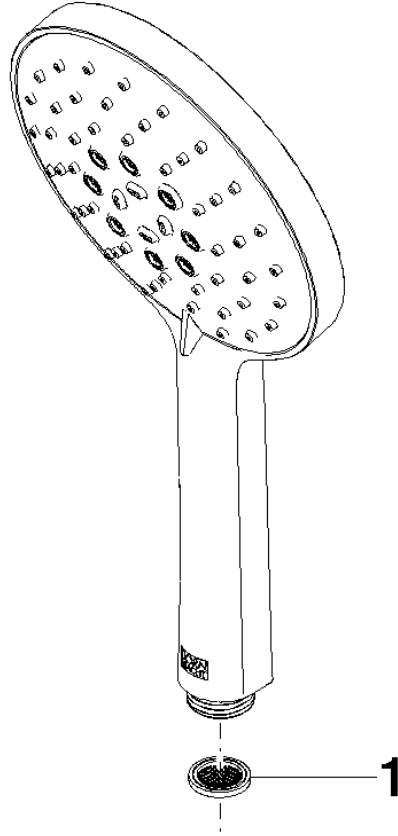

Hand shower - Brushed Light Gold

28 016 979 Product version from 4/1/2024

Parts for other
finishes can be found
here: [Chrome](#)

Spare parts list

No.	Item Number	Name	Quantity used	Delivery time
1	09 23 01 039 90	sieve	1	2