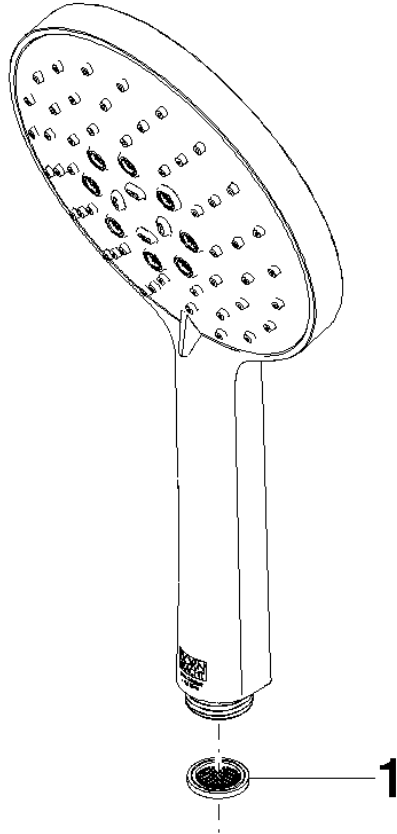

28 016 979

Product version from 4/1/2024

Parts for other
finishes can be found
here: [Chrome](#)