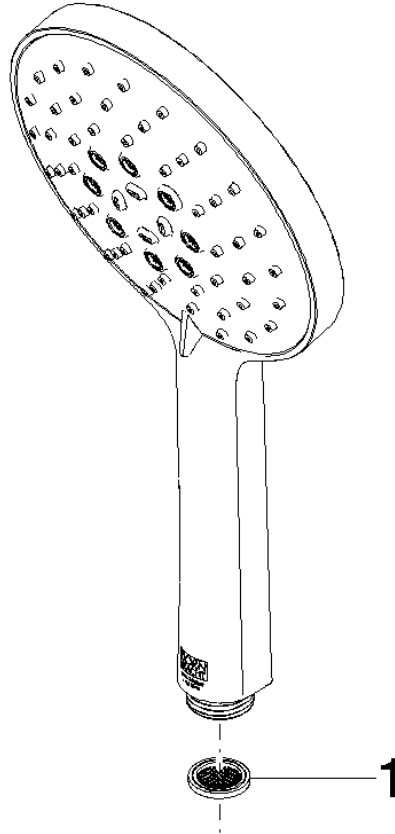

28 016 979

Product version from 4/1/2024

Parts for other
finishes can be found
here: [Chrome](#)