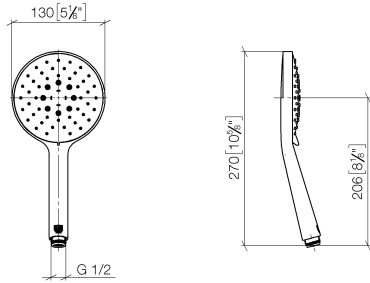

**Hand shower FlowReduce - Matte Black**

IMO

28 016 979

- Three or five settings: COMPACT RAIN, COMPACT SOFT FLOW, COMPACT AQUAPRESSURE FLOW, max. flow rate 6.8 l/min (at 3 bar)
- with anti-scale system
- spray head Ø 130 mm
- 1/2" connection
- This product can help a building meet the requirements of Green Building Rating Systems, e.g. LEED®, BREEAM®, DGNB

Intrinsic protection against back flow.

Fits: IMO, LULU, MADISON, MEM, TARA, CL.1, LISSÉ, VAIA, META, CYO

	Matte Black	28 016 979-33 0010
	Chrome	28 016 979-00
	Chrome	28 016 979-00 0010
	Brushed Platinum	28 016 979-06
	Brushed Platinum	28 016 979-06 0010
	Platinum	28 016 979-08 0010
	Platinum	28 016 979-08
	Dark Chrome	28 016 979-19
	Dark Chrome	28 016 979-19 0010
	Light Gold	28 016 979-26
	Light Gold	28 016 979-26 0010
	Brushed Light Gold	28 016 979-27
	Brushed Light Gold	28 016 979-27 0010
	Brushed Durabrass (23kt Gold)	28 016 979-28
	Brushed Durabrass (23kt Gold)	28 016 979-28 0010
	Matte Black	28 016 979-33
	Brushed Bronze	28 016 979-42
	Brushed Bronze	28 016 979-42 0010
	Brushed Champagne (22kt Gold)	28 016 979-46 0010
	Brushed Champagne (22kt Gold)	28 016 979-46
	Champagne (22kt Gold)	28 016 979-47
	Champagne (22kt Gold)	28 016 979-47 0010
	Brushed Chrome	28 016 979-93
	Brushed Chrome	28 016 979-93 0010
	Brushed Dark Platinum	28 016 979-99 0010
	Brushed Dark Platinum	28 016 979-99

## Hand shower FlowReduce - Matte Black

---

IMO

28 016 979

28 016 979

mm [inches]

Flow rate chart

Codes & Standards