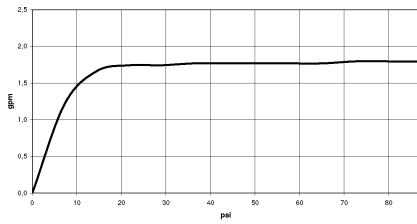

Hand shower FlowReduce - Brushed Bronze

28 016 979 Product version from 4/1/2024

- Three or five settings: COMPACT RAIN, COMPACT SOFT FLOW, COMPACT AQUAPRESSURE FLOW, max. flow rate 6.8 l/min (at 3 bar)
- with anti-scale system
- spray head Ø 130 mm
- 1/2" connection
- This product can help a building meet the requirements of Green Building Rating Systems, e.g. LEED®, BREEAM®, DGNB

Hand shower FlowReduce - Brushed Bronze

28 016 979 Product version from 4/1/2024

Hand shower FlowReduce - Brushed Bronze

28 016 979 Product version from 4/1/2024

mm [inches]

Flow rate chart

Codes & Standards