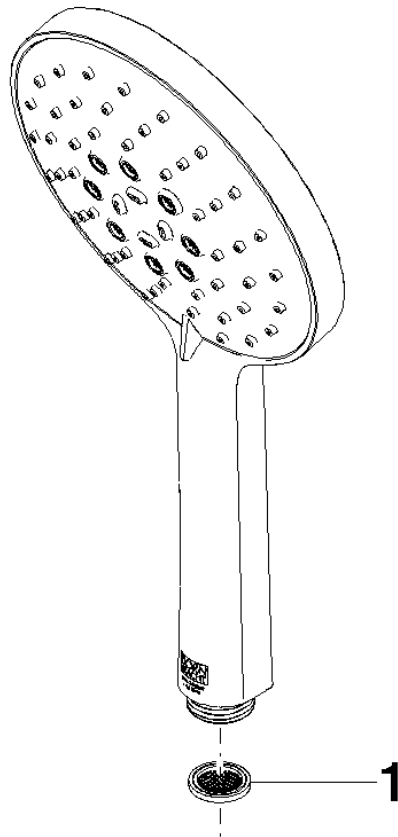

Hand shower FlowReduce - Brushed Bronze

28 016 979 Product version from 4/1/2024

- Three or five settings: COMPACT RAIN, COMPACT SOFT FLOW, COMPACT AQUAPRESSURE FLOW, max. flow rate 6.8 l/min (at 3 bar)
- with anti-scale system
- spray head Ø 130 mm
- 1/2" connection
- This product can help a building meet the requirements of Green Building Rating Systems, e.g. LEED®, BREEAM®, DGNB

Hand shower FlowReduce - Brushed Bronze

28 016 979 Product version from 4/1/2024

Hand shower FlowReduce - Brushed Bronze

28 016 979 Product version from 4/1/2024

mm [inches]

Flow rate chart

Codes & Standards

ASME A112.18.1

cUPC

DIN 4109

ISO 3822

Ü-Zeichen

Hand shower FlowReduce - Brushed Bronze

28 016 979 Product version from 4/1/2024

Certificates

LGA_29

IAPMO_4976 (

Hand shower FlowReduce - Brushed Bronze

28 016 979 Product version from 4/1/2024

Parts for other finishes can be found here: [Chrome](#)

Spare parts list

No.	Item Number	Name	Quantity used	Delivery time
1	09 23 01 039 90	sieve	1	2