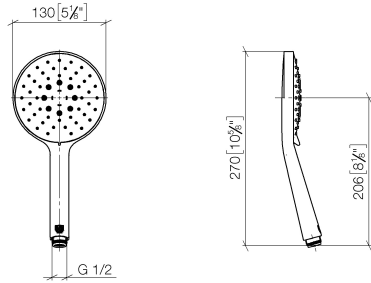

Hand shower FlowReduce - Brushed Bronze

28 016 979 Product version from 4/1/2024

- Three or five settings: COMPACT RAIN, COMPACT SOFT FLOW, COMPACT AQUAPRESSURE FLOW, max. flow rate 6.8 l/min (at 3 bar)
- with anti-scale system
- spray head Ø 130 mm
- 1/2" connection
- This product can help a building meet the requirements of Green Building Rating Systems, e.g. LEED®, BREEAM®, DGNB

Intrinsic protection against back flow.

	Brushed Bronze	28 016 979-42 0010
	Chrome	28 016 979-00
	Chrome	28 016 979-00 0010
	Brushed Platinum	28 016 979-06
	Brushed Platinum	28 016 979-06 0010
	Platinum	28 016 979-08 0010
	Platinum	28 016 979-08
	Dark Chrome	28 016 979-19
	Dark Chrome	28 016 979-19 0010
	Light Gold	28 016 979-26
	Light Gold	28 016 979-26 0010
	Brushed Light Gold	28 016 979-27 0010
	Brushed Light Gold	28 016 979-27
	Brushed Durabrass (23kt Gold)	28 016 979-28
	Brushed Durabrass (23kt Gold)	28 016 979-28 0010
	Matte Black	28 016 979-33 0010
	Matte Black	28 016 979-33
	Brushed Bronze	28 016 979-42
	Brushed Champagne (22kt Gold)	28 016 979-46 0010
	Brushed Champagne (22kt Gold)	28 016 979-46
	Champagne (22kt Gold)	28 016 979-47
	Champagne (22kt Gold)	28 016 979-47 0010
	Brushed Chrome	28 016 979-93
	Brushed Chrome	28 016 979-93 0010
	Brushed Dark Platinum	28 016 979-99 0010
	Brushed Dark Platinum	28 016 979-99

Hand shower FlowReduce - Brushed Bronze

28 016 979 Product version from 4/1/2024

Hand shower FlowReduce - Brushed Bronze

28 016 979 Product version from 4/1/2024

mm [inches]

Flow rate chart

Codes & Standards