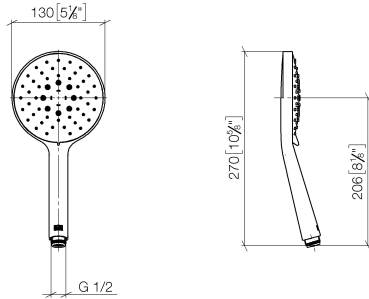

Hand shower - Brushed Champagne (22kt Gold)

IMO

28 016 979

- Three or five settings: COMPACT RAIN, COMPACT SOFT FLOW, COMPACT AQUAPRESSURE FLOW, max. flow rate 15 l/min (at 3 bar)
- with anti-scale system
- spray head Ø 130 mm
- 1/2" connection
- WRAS 2009011

Intrinsic protection against back flow.

Fits: IMO, LULU, MADISON, MEM, TARA, CL.1, LISSÉ, VAIA, META, CYO

	Brushed Champagne (22kt Gold)	28 016 979-46
	Chrome	28 016 979-00
	Chrome	28 016 979-00 0010
	Brushed Platinum	28 016 979-06
	Brushed Platinum	28 016 979-06 0010
	Platinum	28 016 979-08 0010
	Platinum	28 016 979-08
	Dark Chrome	28 016 979-19
	Dark Chrome	28 016 979-19 0010
	Light Gold	28 016 979-26
	Light Gold	28 016 979-26 0010
	Brushed Light Gold	28 016 979-27
	Brushed Light Gold	28 016 979-27 0010
	Brushed Durabronze (23kt Gold)	28 016 979-28
	Brushed Durabronze (23kt Gold)	28 016 979-28 0010
	Matte Black	28 016 979-33 0010
	Matte Black	28 016 979-33
	Brushed Bronze	28 016 979-42
	Brushed Bronze	28 016 979-42 0010
	Brushed Champagne (22kt Gold)	28 016 979-46 0010
	Champagne (22kt Gold)	28 016 979-47
	Champagne (22kt Gold)	28 016 979-47 0010
	Brushed Chrome	28 016 979-93
	Brushed Chrome	28 016 979-93 0010
	Brushed Dark Platinum	28 016 979-99 0010
	Brushed Dark Platinum	28 016 979-99

Hand shower - Brushed Champagne (22kt Gold)

IMO

28 016 979

28 016 979

mm [inches]

Flow rate chart

Codes & Standards

DIN 4109