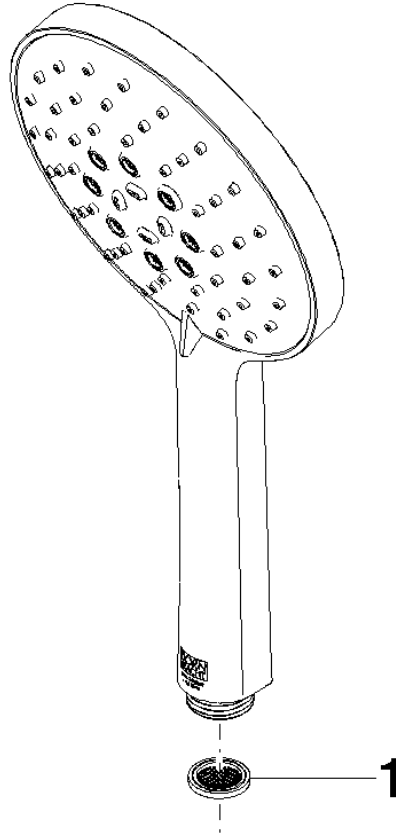

**Hand shower FlowReduce - Brushed Champagne (22kt Gold)**

IMO

28 016 979

- Three or five settings: COMPACT RAIN, COMPACT SOFT FLOW, COMPACT AQUAPRESSURE FLOW, max. flow rate 6.8 l/min (at 3 bar)
- with anti-scale system
- spray head Ø 130 mm
- 1/2" connection
- This product can help a building meet the requirements of Green Building Rating Systems, e.g. LEED®, BREEAM®, DGNB

## Certificates

LGA\_29

DVGW\_DW-  
6517DN0

28 016 979

**Product version from 4/1/2024**

Parts for other  
finishes can be found  
here: [Chrome](#)

## Spare parts list