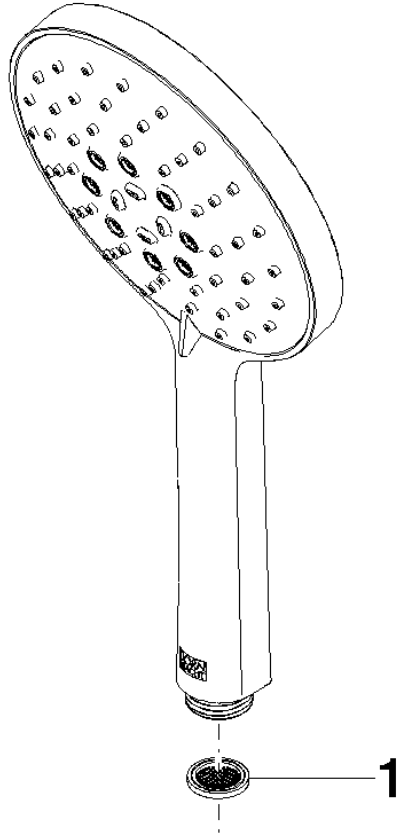

**Hand shower - Champagne (22kt Gold)**

IMO

28 016 979

- Three or five settings: COMPACT RAIN, COMPACT SOFT FLOW, COMPACT AQUAPRESSURE FLOW, max. flow rate 15 l/min (at 3 bar)
- with anti-scale system
- spray head Ø 130 mm
- 1/2" connection
- WRAS 2009011

### Certificates

---

LGA\_29

DVGW\_DW-  
6517DN0

28 016 979

**Product version from 4/1/2024**

Parts for other  
finishes can be found  
here: [Chrome](#)