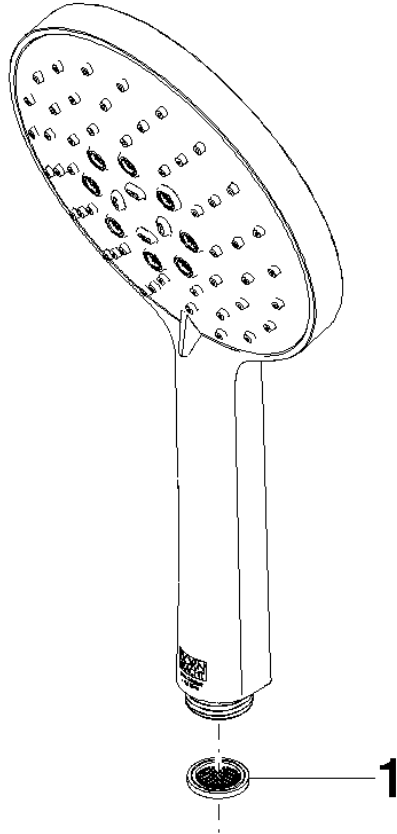

Hand shower FlowReduce - Brushed Chrome

IMO

28 016 979

- Three or five settings: COMPACT RAIN, COMPACT SOFT FLOW, COMPACT AQUAPRESSURE FLOW, max. flow rate 6.8 l/min (at 3 bar)
- with anti-scale system
- spray head Ø 130 mm
- 1/2" connection
- This product can help a building meet the requirements of Green Building Rating Systems, e.g. LEED®, BREEAM®, DGNB

Hand shower FlowReduce - Brushed Chrome

IMO

28 016 979

28 016 979

mm [inches]

Flow rate chart

Codes & Standards

ASME A112.18.1

Certificates

IAPMO_4976

LGA_29

DVGW_DW-
6517DN0

28 016 979

Product version from 4/1/2024

Parts for other
finishes can be found
here: [Chrome](#)

Hand shower FlowReduce - Brushed Chrome

IMO

28 016 979

Spare parts list

Product version from 4/1/2024

| No. | Item Number | Name | Quantity used | Delivery time |
|-----|-----------------|-------|---------------|---------------|
| | 09 23 01 039 90 | sieve | 1 | 2 |