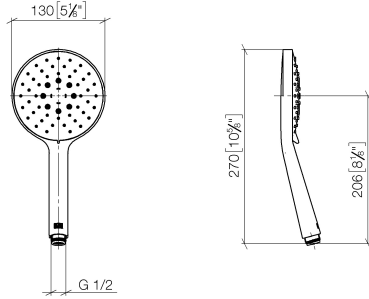

Hand shower - Brushed Dark Platinum

IMO

28 016 979

- Three or five settings: COMPACT RAIN, COMPACT SOFT FLOW, COMPACT AQUAPRESSURE FLOW, max. flow rate 15 l/min (at 3 bar)
- with anti-scale system
- spray head Ø 130 mm
- 1/2" connection
- WRAS 2009011

Intrinsic protection against back flow.

Fits: IMO, LULU, MADISON, MEM, TARA, CL.1, LISSÉ, VAIA, META, CYO

	Brushed Dark Platinum	28 016 979-99
	Chrome	28 016 979-00
	Chrome	28 016 979-00 0010
	Brushed Platinum	28 016 979-06
	Brushed Platinum	28 016 979-06 0010
	Platinum	28 016 979-08 0010
	Platinum	28 016 979-08
	Dark Chrome	28 016 979-19
	Dark Chrome	28 016 979-19 0010
	Light Gold	28 016 979-26
	Light Gold	28 016 979-26 0010
	Brushed Light Gold	28 016 979-27
	Brushed Light Gold	28 016 979-27 0010
	Brushed Durabronze (23kt Gold)	28 016 979-28
	Brushed Durabronze (23kt Gold)	28 016 979-28 0010
	Matte Black	28 016 979-33 0010
	Matte Black	28 016 979-33
	Brushed Bronze	28 016 979-42
	Brushed Bronze	28 016 979-42 0010
	Brushed Champagne (22kt Gold)	28 016 979-46 0010
	Brushed Champagne (22kt Gold)	28 016 979-46
	Champagne (22kt Gold)	28 016 979-47
	Champagne (22kt Gold)	28 016 979-47 0010
	Brushed Chrome	28 016 979-93
	Brushed Chrome	28 016 979-93 0010
	Brushed Dark Platinum	28 016 979-99 0010

Hand shower - Brushed Dark Platinum

IMO

28 016 979

28 016 979

mm [inches]

Flow rate chart

Codes & Standards

DIN 4109