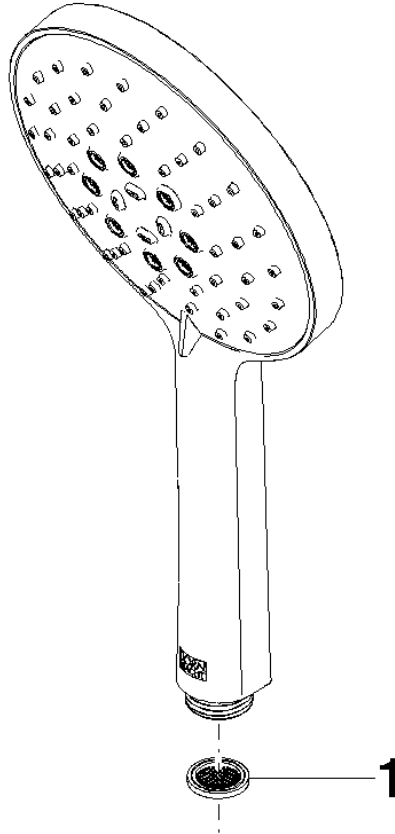

Hand shower - Brushed Dark Platinum

IMO

28 016 979

- Three or five settings: COMPACT RAIN, COMPACT SOFT FLOW, COMPACT AQUAPRESSURE FLOW, max. flow rate 15 l/min (at 3 bar)
- with anti-scale system
- spray head Ø 130 mm
- 1/2" connection
- WRAS 2009011

Hand shower - Brushed Dark Platinum

IMO

28 016 979

28 016 979

mm [inches]

Flow rate chart

Codes & Standards

DIN 4109

Certificates

WRAS_2009

LGA_29

DVGW_DW-
6517DN0

28 016 979

Product version from 4/1/2024

Parts for other
finishes can be found
here: [Chrome](#)

Hand shower - Brushed Dark Platinum