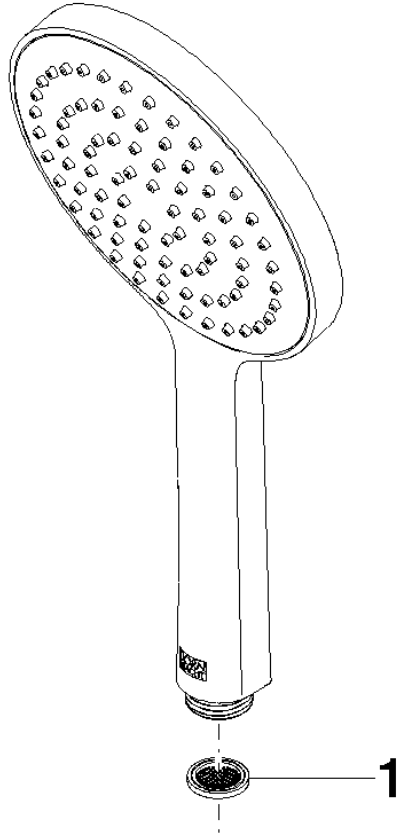

**Hand shower - Brushed Platinum**

IMO

28 017 979

- COMPACT RAIN, max. flow rate 15 l/min (at 3 bar)
- with anti-scale system
- spray head Ø 130 mm
- 1/2" connection
- WRAS 2009011

Intrinsic protection against back flow.

## Hand shower - Brushed Platinum

---

IMO

28 017 979

28 017 979

mm [inches]

Flow rate chart

Codes & Standards

## Hand shower - Brushed Platinum

IMO

28 017 979

# Hand shower - Brushed Platinum

IMO

28 017 979