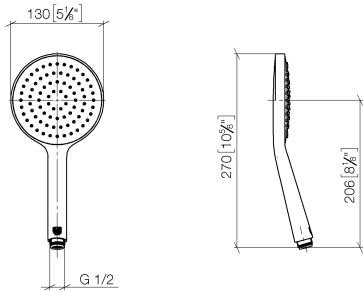

Hand shower FlowReduce - Brushed Platinum

IMO

28 017 979

- COMPACT RAIN, max. flow rate 6.8 l/min (at 3 bar)
- with anti-scale system
- spray head Ø 130 mm
- 1/2" connection
- This product can help a building meet the requirements of Green Building Rating Systems, e.g. LEED®, BREEAM®, DGNB

Intrinsic protection against back flow.

Fits: IMO, LULU, MADISON, MEM, TARA, CL.1, LISSÉ, VAIA, META, CYO

	Brushed Platinum	28 017 979-06 0010
	Chrome	28 017 979-00
	Chrome	28 017 979-00 0010
	Brushed Platinum	28 017 979-06
	Platinum	28 017 979-08
	Platinum	28 017 979-08 0010
	Dark Chrome	28 017 979-19
	Dark Chrome	28 017 979-19 0010
	Light Gold	28 017 979-26 0010
	Light Gold	28 017 979-26
	Brushed Light Gold	28 017 979-27 0010
	Brushed Light Gold	28 017 979-27
	Brushed Durabross (23kt Gold)	28 017 979-28
	Brushed Durabross (23kt Gold)	28 017 979-28 0010
	Matte Black	28 017 979-33 0010
	Matte Black	28 017 979-33
	Brushed Bronze	28 017 979-42
	Brushed Bronze	28 017 979-42 0010
	Brushed Champagne (22kt Gold)	28 017 979-46
	Brushed Champagne (22kt Gold)	28 017 979-46 0010
	Champagne (22kt Gold)	28 017 979-47
	Champagne (22kt Gold)	28 017 979-47 0010
	Brushed Chrome	28 017 979-93
	Brushed Chrome	28 017 979-93 0010
	Brushed Dark Platinum	28 017 979-99 0010
	Brushed Dark Platinum	28 017 979-99

Hand shower FlowReduce - Brushed Platinum

IMO

28 017 979

28 017 979

mm [inches]

Flow rate chart

Codes & Standards

ASME A112.18.1