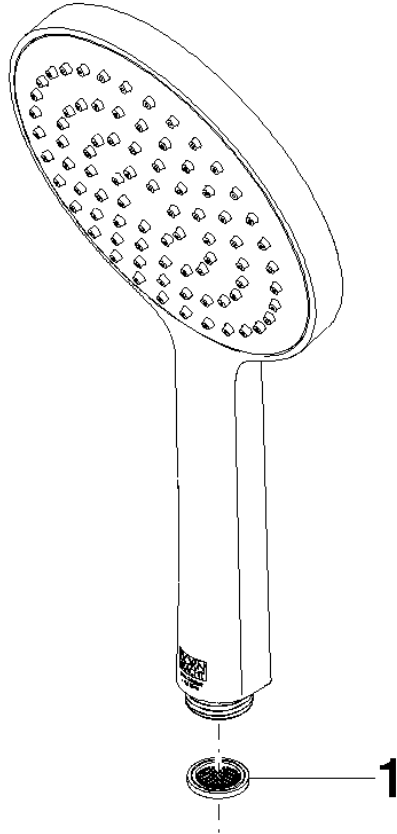

Hand shower FlowReduce - Brushed Platinum

IMO

28 017 979

- COMPACT RAIN, max. flow rate 6.8 l/min (at 3 bar)
- with anti-scale system
- spray head Ø 130 mm
- 1/2" connection
- This product can help a building meet the requirements of Green Building Rating Systems, e.g. LEED®, BREEAM®, DGNB

Intrinsic protection against back flow.

Fits: IMO, LULU, MADISON, MEM, TARA, CL.1, LISSÉ, VAIA, META, CYO

	Brushed Platinum	28 017 979-06 0010
	Chrome	28 017 979-00
	Chrome	28 017 979-00 0010
	Brushed Platinum	28 017 979-06
	Platinum	28 017 979-08
	Platinum	28 017 979-08 0010
	Dark Chrome	28 017 979-19
	Dark Chrome	28 017 979-19 0010
	Light Gold	28 017 979-26 0010
	Light Gold	28 017 979-26
	Brushed Light Gold	28 017 979-27 0010
	Brushed Light Gold	28 017 979-27
	Brushed Durabross (23kt Gold)	28 017 979-28
	Brushed Durabross (23kt Gold)	28 017 979-28 0010
	Matte Black	28 017 979-33 0010
	Matte Black	28 017 979-33
	Brushed Bronze	28 017 979-42
	Brushed Bronze	28 017 979-42 0010
	Brushed Champagne (22kt Gold)	28 017 979-46
	Brushed Champagne (22kt Gold)	28 017 979-46 0010
	Champagne (22kt Gold)	28 017 979-47
	Champagne (22kt Gold)	28 017 979-47 0010
	Brushed Chrome	28 017 979-93
	Brushed Chrome	28 017 979-93 0010
	Brushed Dark Platinum	28 017 979-99 0010
	Brushed Dark Platinum	28 017 979-99

Hand shower FlowReduce - Brushed Platinum

IMO

28 017 979

28 017 979

mm [inches]

Flow rate chart

Codes & Standards

ASME A112.18.1

Certificates

IAPMO_4976

DVGW_DW-
6517DN0

LGA_29

28 017 979

Product version from 10/1/2023

Parts for other
finishes can be found
here: [Chrome](#)

Hand shower FlowReduce - Brushed Platinum