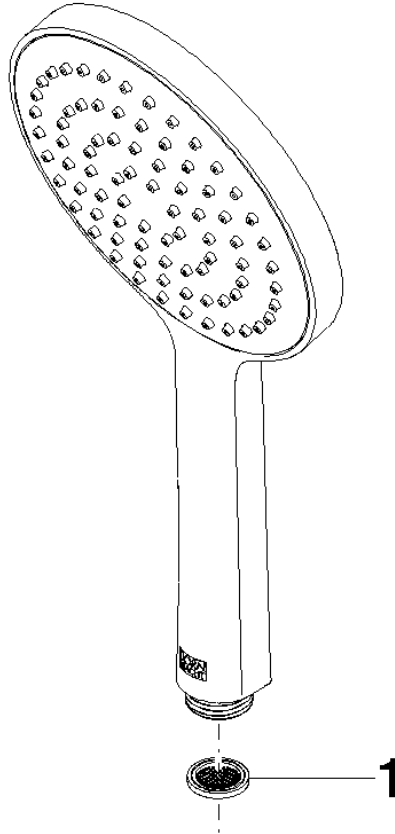

Hand shower - Platinum

IMO

28 017 979

- COMPACT RAIN, max. flow rate 15 l/min (at 3 bar)
- with anti-scale system
- spray head Ø 130 mm
- 1/2" connection
- WRAS 2009011

Intrinsic protection against back flow.

Fits: IMO, LULU, MADISON, MEM, TARA, CL.1, LISSÉ, VAIA, META, CYO

	Platinum	28 017 979-08
	Chrome	28 017 979-00
	Chrome	28 017 979-00 0010
	Brushed Platinum	28 017 979-06
	Brushed Platinum	28 017 979-06 0010
	Platinum	28 017 979-08 0010
	Dark Chrome	28 017 979-19
	Dark Chrome	28 017 979-19 0010
	Light Gold	28 017 979-26 0010
	Light Gold	28 017 979-26
	Brushed Light Gold	28 017 979-27 0010
	Brushed Light Gold	28 017 979-27
	Brushed Durabronze (23kt Gold)	28 017 979-28
	Brushed Durabronze (23kt Gold)	28 017 979-28 0010
	Matte Black	28 017 979-33 0010
	Matte Black	28 017 979-33
	Brushed Bronze	28 017 979-42
	Brushed Bronze	28 017 979-42 0010
	Brushed Champagne (22kt Gold)	28 017 979-46
	Brushed Champagne (22kt Gold)	28 017 979-46 0010
	Champagne (22kt Gold)	28 017 979-47
	Champagne (22kt Gold)	28 017 979-47 0010
	Brushed Chrome	28 017 979-93
	Brushed Chrome	28 017 979-93 0010
	Brushed Dark Platinum	28 017 979-99 0010
	Brushed Dark Platinum	28 017 979-99

Hand shower - Platinum

IMO

28 017 979

28 017 979

mm [inches]

Flow rate chart

Codes & Standards

DIN 4109

Certificates

WRAS_2009

DVGW_DW-
6517DN0

LGA_29

28 017 979

Product version from 4/1/2024

Parts for other
finishes can be found
here: [Chrome](#)

Hand shower - Platinum