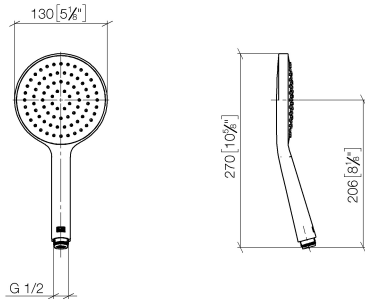

Hand shower - Dark Chrome

IMO

28 017 979

- COMPACT RAIN, max. flow rate 15 l/min (at 3 bar)
- with anti-scale system
- spray head Ø 130 mm
- 1/2" connection
- WRAS 2009011

Intrinsic protection against back flow.

Fits: IMO, LULU, MADISON, MEM, TARA,
CL.1, LISSÉ, VAIA, META, CYO

	Dark Chrome	28 017 979-19
	Chrome	28 017 979-00
	Chrome	28 017 979-00 0010
	Brushed Platinum	28 017 979-06
	Brushed Platinum	28 017 979-06 0010
	Platinum	28 017 979-08
	Platinum	28 017 979-08 0010
	Dark Chrome	28 017 979-19 0010
	Light Gold	28 017 979-26 0010
	Light Gold	28 017 979-26
	Brushed Light Gold	28 017 979-27 0010
	Brushed Light Gold	28 017 979-27
	Brushed Durabross (23kt Gold)	28 017 979-28
	Brushed Durabross (23kt Gold)	28 017 979-28 0010
	Matte Black	28 017 979-33 0010
	Matte Black	28 017 979-33
	Brushed Bronze	28 017 979-42
	Brushed Bronze	28 017 979-42 0010
	Brushed Champagne (22kt Gold)	28 017 979-46
	Brushed Champagne (22kt Gold)	28 017 979-46 0010
	Champagne (22kt Gold)	28 017 979-47
	Champagne (22kt Gold)	28 017 979-47 0010
	Brushed Chrome	28 017 979-93
	Brushed Chrome	28 017 979-93 0010
	Brushed Dark Platinum	28 017 979-99 0010
	Brushed Dark Platinum	28 017 979-99

Hand shower - Dark Chrome

IMO

28 017 979

28 017 979

mm [inches]

Flow rate chart

Codes & Standards

DIN 4109