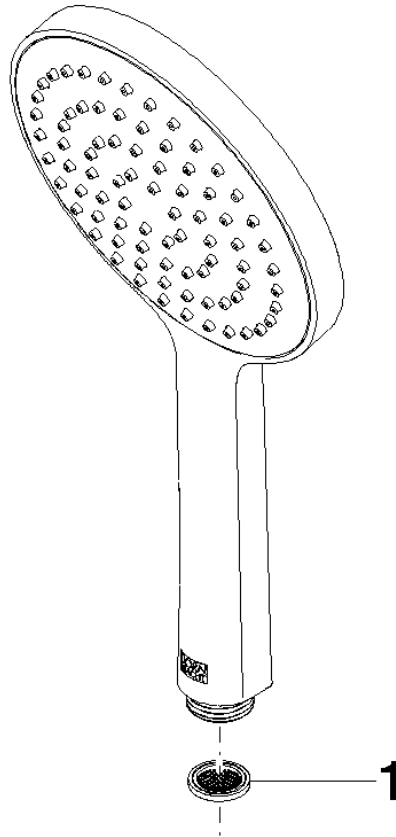

Hand shower - Dark Chrome

IMO

28 017 979

- COMPACT RAIN, max. flow rate 15 l/min (at 3 bar)
- with anti-scale system
- spray head Ø 130 mm
- 1/2" connection
- WRAS 2009011

Intrinsic protection against back flow.

Fits: IMO, LULU, MADISON, MEM, TARA,
CL.1, LISSÉ, VAIA, META, CYO

	Dark Chrome	28 017 979-19
	Chrome	28 017 979-00
	Chrome	28 017 979-00 0010
	Brushed Platinum	28 017 979-06
	Brushed Platinum	28 017 979-06 0010
	Platinum	28 017 979-08
	Platinum	28 017 979-08 0010
	Dark Chrome	28 017 979-19 0010
	Light Gold	28 017 979-26 0010
	Light Gold	28 017 979-26
	Brushed Light Gold	28 017 979-27 0010
	Brushed Light Gold	28 017 979-27
	Brushed Durabross (23kt Gold)	28 017 979-28
	Brushed Durabross (23kt Gold)	28 017 979-28 0010
	Matte Black	28 017 979-33 0010
	Matte Black	28 017 979-33
	Brushed Bronze	28 017 979-42
	Brushed Bronze	28 017 979-42 0010
	Brushed Champagne (22kt Gold)	28 017 979-46
	Brushed Champagne (22kt Gold)	28 017 979-46 0010
	Champagne (22kt Gold)	28 017 979-47
	Champagne (22kt Gold)	28 017 979-47 0010
	Brushed Chrome	28 017 979-93
	Brushed Chrome	28 017 979-93 0010
	Brushed Dark Platinum	28 017 979-99 0010
	Brushed Dark Platinum	28 017 979-99

Hand shower - Dark Chrome

IMO

28 017 979

28 017 979

mm [inches]

Flow rate chart

Codes & Standards

DIN 4109

LGA_29

28 017 979

Parts for other
finishes can be found
here: [Chrome](#)

Hand shower - Dark Chrome

IMO

28 017 979

Spare parts list