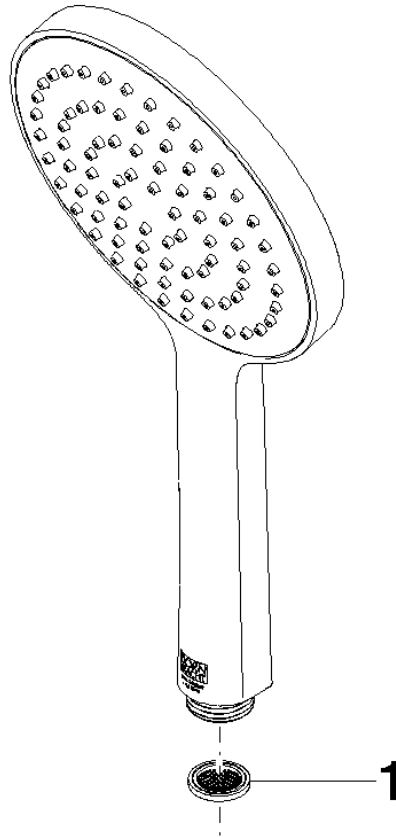

28 017 979

Parts for other
finishes can be found
here: [Chrome](#)