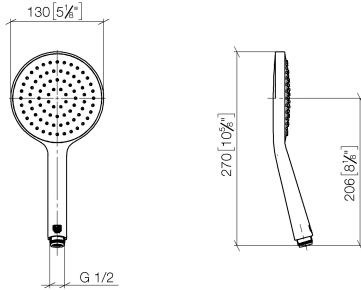

Hand shower FlowReduce - Dark Chrome

IMO

28 017 979

- COMPACT RAIN, max. flow rate 6.8 l/min (at 3 bar)
- with anti-scale system
- spray head Ø 130 mm
- 1/2" connection
- This product can help a building meet the requirements of Green Building Rating Systems, e.g. LEED®, BREEAM®, DGNB

Intrinsic protection against back flow.

Fits: IMO, LULU, MADISON, MEM, TARA, CL.1, LISSÉ, VAIA, META, CYO

	Dark Chrome	28 017 979-19 0010
	Chrome	28 017 979-00
	Chrome	28 017 979-00 0010
	Brushed Platinum	28 017 979-06
	Brushed Platinum	28 017 979-06 0010
	Platinum	28 017 979-08
	Platinum	28 017 979-08 0010
	Dark Chrome	28 017 979-19
	Light Gold	28 017 979-26 0010
	Light Gold	28 017 979-26
	Brushed Light Gold	28 017 979-27 0010
	Brushed Light Gold	28 017 979-27
	Brushed Durabronze (23kt Gold)	28 017 979-28
	Brushed Durabronze (23kt Gold)	28 017 979-28 0010
	Matte Black	28 017 979-33 0010
	Matte Black	28 017 979-33
	Brushed Bronze	28 017 979-42
	Brushed Bronze	28 017 979-42 0010
	Brushed Champagne (22kt Gold)	28 017 979-46
	Brushed Champagne (22kt Gold)	28 017 979-46 0010
	Champagne (22kt Gold)	28 017 979-47
	Champagne (22kt Gold)	28 017 979-47 0010
	Brushed Chrome	28 017 979-93
	Brushed Chrome	28 017 979-93 0010
	Brushed Dark Platinum	28 017 979-99 0010
	Brushed Dark Platinum	28 017 979-99

Hand shower FlowReduce - Dark Chrome

IMO

28 017 979

28 017 979

mm [inches]

Flow rate chart

Codes & Standards

DIN 4109