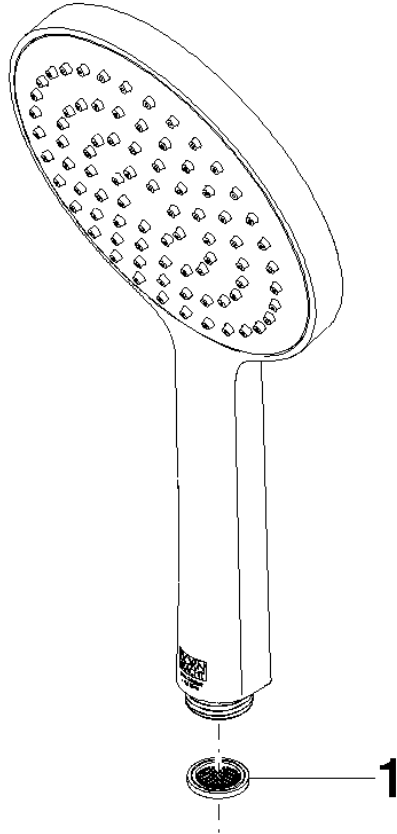

Hand shower FlowReduce - Light Gold

IMO

28 017 979

- COMPACT RAIN, max. flow rate 6.8 l/min (at 3 bar)
- with anti-scale system
- spray head Ø 130 mm
- 1/2" connection
- This product can help a building meet the requirements of Green Building Rating Systems, e.g. LEED®, BREEAM®, DGNB

Hand shower FlowReduce - Light Gold

IMO

28 017 979

28 017 979

mm [inches]

Flow rate chart

Codes & Standards

DIN 4109

ISO 3822

Ü-Zeichen

Hand shower FlowReduce - Light Gold

IMO

28 017 979

Certificates

LGA_29

28 017 979

Product version from 10/1/2023

Parts for other
finishes can be found
here: [Chrome](#)

Hand shower FlowReduce - Light Gold

IMO

28 017 979

Spare parts list

Product version from 10/1/2023

No.	Item Number	Name	Quantity used	Delivery time
	09 23 01 039 90	sieve	1	2