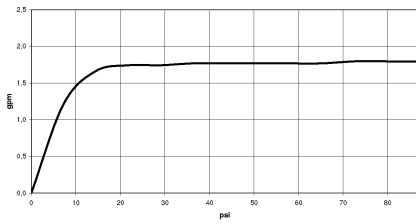

Hand shower FlowReduce - Light Gold

IMO

28 017 979

- COMPACT RAIN, max. flow rate 6.8 l/min (at 3 bar)
- with anti-scale system
- spray head Ø 130 mm
- 1/2" connection
- This product can help a building meet the requirements of Green Building Rating Systems, e.g. LEED®, BREEAM®, DGNB

Hand shower FlowReduce - Light Gold

IMO

28 017 979

28 017 979

mm [inches]

Flow rate chart

Codes & Standards

DIN 4109