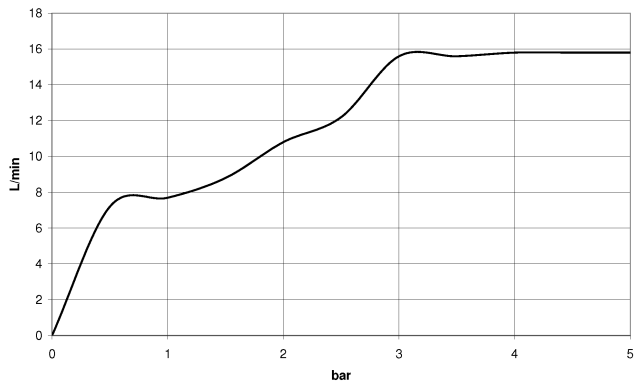

Hand shower - Brushed Light Gold

28 017 979 Product version from 4/1/2024

- COMPACT RAIN, max. flow rate 15 l/min (at 3 bar)
- with anti-scale system
- spray head Ø 130 mm
- 1/2" connection
- WRAS

Intrinsic protection against back flow.

	Brushed Light Gold	28 017 979-27
	Chrome	28 017 979-00
	Brushed Platinum	28 017 979-06
	Platinum	28 017 979-08
	Dark Chrome	28 017 979-19
	Light Gold	28 017 979-26
	Brushed Durabronze (23kt Gold)	28 017 979-28
	Matte Black	28 017 979-33
	Brushed Bronze	28 017 979-42
	Brushed Champagne (22kt Gold)	28 017 979-46
	Champagne (22kt Gold)	28 017 979-47
	Brushed Chrome	28 017 979-93
	Brushed Dark Platinum	28 017 979-99

Hand shower - Brushed Light Gold

28 017 979 Product version from 4/1/2024

mm [inches]

Flow rate chart

Codes & Standards

DIN 4109

ISO 3822

Ü-Zeichen