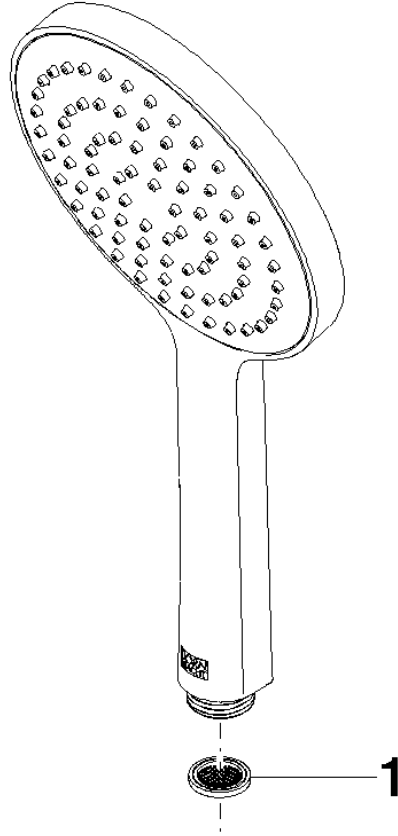

Hand shower - Brushed Light Gold

28 017 979 Product version from 4/1/2024

- COMPACT RAIN, max. flow rate 15 l/min (at 3 bar)
- with anti-scale system
- spray head Ø 130 mm
- 1/2" connection
- WRAS

Intrinsic protection against back flow.

	Brushed Light Gold	28 017 979-27
	Chrome	28 017 979-00
	Brushed Platinum	28 017 979-06
	Platinum	28 017 979-08
	Dark Chrome	28 017 979-19
	Light Gold	28 017 979-26
	Brushed Durabronze (23kt Gold)	28 017 979-28
	Matte Black	28 017 979-33
	Brushed Bronze	28 017 979-42
	Brushed Champagne (22kt Gold)	28 017 979-46
	Champagne (22kt Gold)	28 017 979-47
	Brushed Chrome	28 017 979-93
	Brushed Dark Platinum	28 017 979-99

Hand shower - Brushed Light Gold

28 017 979 Product version from 4/1/2024

mm [inches]

Flow rate chart

Codes & Standards

DIN 4109

ISO 3822

Ü-Zeichen

Hand shower - Brushed Light Gold

28 017 979 Product version from 4/1/2024

Certificates

LGA_29

Hand shower - Brushed Light Gold

28 017 979 Product version from 4/1/2024

Parts for other
finishes can be found
here: [Chrome](#)