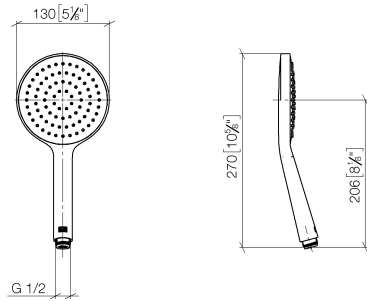

Hand shower - Brushed Light Gold

28 017 979 Product version from 4/1/2024

- COMPACT RAIN, max. flow rate 15 l/min (at 3 bar)
- with anti-scale system
- spray head Ø 130 mm
- 1/2" connection
- WRAS

Intrinsic protection against back flow.

	Brushed Light Gold	28 017 979-27
	Chrome	28 017 979-00
	Brushed Platinum	28 017 979-06
	Platinum	28 017 979-08
	Dark Chrome	28 017 979-19
	Light Gold	28 017 979-26
	Brushed Durabronze (23kt Gold)	28 017 979-28
	Matte Black	28 017 979-33
	Brushed Bronze	28 017 979-42
	Brushed Champagne (22kt Gold)	28 017 979-46
	Champagne (22kt Gold)	28 017 979-47
	Brushed Chrome	28 017 979-93
	Brushed Dark Platinum	28 017 979-99

Hand shower - Brushed Light Gold

28 017 979 Product version from 4/1/2024

mm [inches]

Flow rate chart

Codes & Standards

DIN 4109

ISO 3822

Ü-Zeichen

Hand shower - Brushed Light Gold

28 017 979 Product version from 4/1/2024

Certificates

LGA_29

Hand shower - Brushed Light Gold

28 017 979 Product version from 4/1/2024

Parts for other
finishes can be found
here: [Chrome](#)