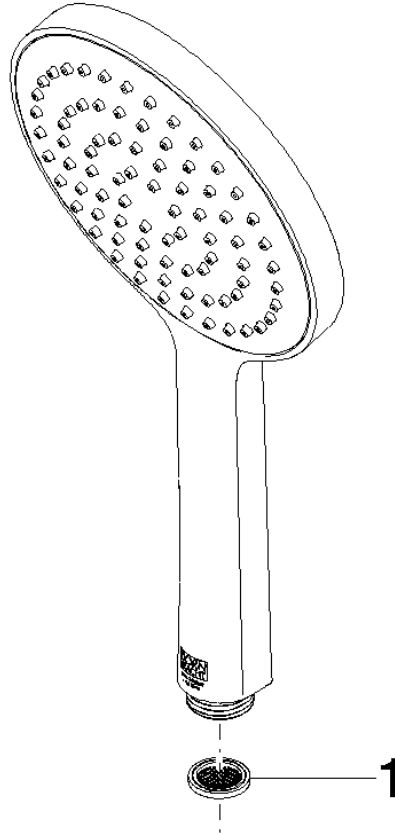

# Hand shower FlowReduce - Brushed Light Gold

28 017 979

- COMPACT RAIN, max. flow rate 6.8 l/min (at 3 bar)
- with anti-scale system
- spray head Ø 130 mm
- 1/2" connection
- This product can help a building meet the requirements of Green Building Rating Systems, e.g. LEED®, BREEAM®, DGNB

## Hand shower FlowReduce - Brushed Light Gold

---

IMO

28 017 979

28 017 979

mm [inches]

Flow rate chart

Codes & Standards

## Hand shower FlowReduce - Brushed Light Gold

---

IMO

28 017 979

Certificates

---

LGA\_29

28 017 979

# Hand shower FlowReduce - Brushed Light Gold

IMO

28 017 979