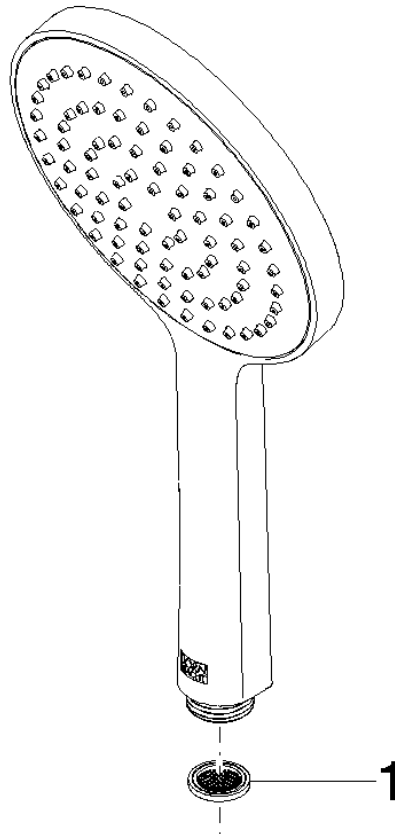

**Hand shower - Brushed Durabronz (23kt Gold)**

IMO

28 017 979

- COMPACT RAIN, max. flow rate 15 l/min (at 3 bar)
- with anti-scale system
- spray head Ø 130 mm
- 1/2" connection
- WRAS 2009011

Intrinsic protection against back flow.

## Hand shower - Brushed Durabronz (23kt Gold)

---

IMO

28 017 979

28 017 979

mm [inches]

**Flow rate chart**

**Codes & Standards**

## Hand shower - Brushed Durabross (23kt Gold)

IMO

28 017 979

# Hand shower - Brushed Durabrass (23kt Gold)

IMO

28 017 979