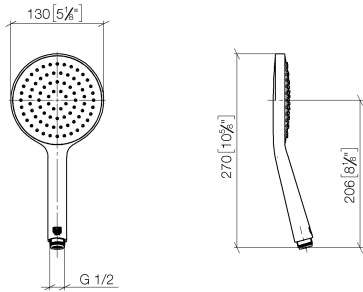

Hand shower FlowReduce - Brushed Durabronz (23kt Gold)

IMO

28 017 979

- COMPACT RAIN, max. flow rate 6.8 l/min (at 3 bar)
- with anti-scale system
- spray head Ø 130 mm
- 1/2" connection
- This product can help a building meet the requirements of Green Building Rating Systems, e.g. LEED®, BREEAM®, DGNB

Intrinsic protection against back flow.

Fits: IMO, LULU, MADISON, MEM, TARA, CL.1, LISSÉ, VAIA, META, CYO

	Brushed Durabronz (23kt Gold)	28 017 979-28 0010
	Chrome	28 017 979-00
	Chrome	28 017 979-00 0010
	Brushed Platinum	28 017 979-06
	Brushed Platinum	28 017 979-06 0010
	Platinum	28 017 979-08
	Platinum	28 017 979-08 0010
	Dark Chrome	28 017 979-19
	Dark Chrome	28 017 979-19 0010
	Light Gold	28 017 979-26 0010
	Light Gold	28 017 979-26
	Brushed Light Gold	28 017 979-27 0010
	Brushed Light Gold	28 017 979-27
	Brushed Durabronz (23kt Gold)	28 017 979-28
	Matte Black	28 017 979-33 0010
	Matte Black	28 017 979-33
	Brushed Bronze	28 017 979-42
	Brushed Bronze	28 017 979-42 0010
	Brushed Champagne (22kt Gold)	28 017 979-46
	Brushed Champagne (22kt Gold)	28 017 979-46 0010
	Champagne (22kt Gold)	28 017 979-47
	Champagne (22kt Gold)	28 017 979-47 0010
	Brushed Chrome	28 017 979-93
	Brushed Chrome	28 017 979-93 0010
	Brushed Dark Platinum	28 017 979-99 0010
	Brushed Dark Platinum	28 017 979-99

Hand shower FlowReduce - Brushed Durabronze (23kt Gold)

IMO

28 017 979

28 017 979

mm [inches]

Flow rate chart

Codes & Standards

DIN 4109