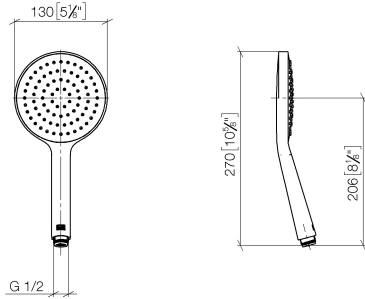

Hand shower - Matte Black

IMO

28 017 979

- COMPACT RAIN, max. flow rate 15 l/min (at 3 bar)
- with anti-scale system
- spray head Ø 130 mm
- 1/2" connection
- WRAS 2009011

Intrinsic protection against back flow.

Fits: IMO, LULU, MADISON, MEM, TARA, CL.1, LISSÉ, VAIA, META, CYO

	Matte Black	28 017 979-33
	Chrome	28 017 979-00
	Chrome	28 017 979-00 0010
	Brushed Platinum	28 017 979-06
	Brushed Platinum	28 017 979-06 0010
	Platinum	28 017 979-08
	Platinum	28 017 979-08 0010
	Dark Chrome	28 017 979-19
	Dark Chrome	28 017 979-19 0010
	Light Gold	28 017 979-26 0010
	Light Gold	28 017 979-26
	Brushed Light Gold	28 017 979-27 0010
	Brushed Light Gold	28 017 979-27
	Brushed Durabrass (23kt Gold)	28 017 979-28
	Brushed Durabrass (23kt Gold)	28 017 979-28 0010
	Matte Black	28 017 979-33 0010
	Brushed Bronze	28 017 979-42
	Brushed Bronze	28 017 979-42 0010
	Brushed Champagne (22kt Gold)	28 017 979-46
	Brushed Champagne (22kt Gold)	28 017 979-46 0010
	Champagne (22kt Gold)	28 017 979-47
	Champagne (22kt Gold)	28 017 979-47 0010
	Brushed Chrome	28 017 979-93
	Brushed Chrome	28 017 979-93 0010
	Brushed Dark Platinum	28 017 979-99 0010
	Brushed Dark Platinum	28 017 979-99

Hand shower - Matte Black

IMO

28 017 979

28 017 979

mm [inches]

Flow rate chart

Certificates

DVGW_DW-
6517DN0129.