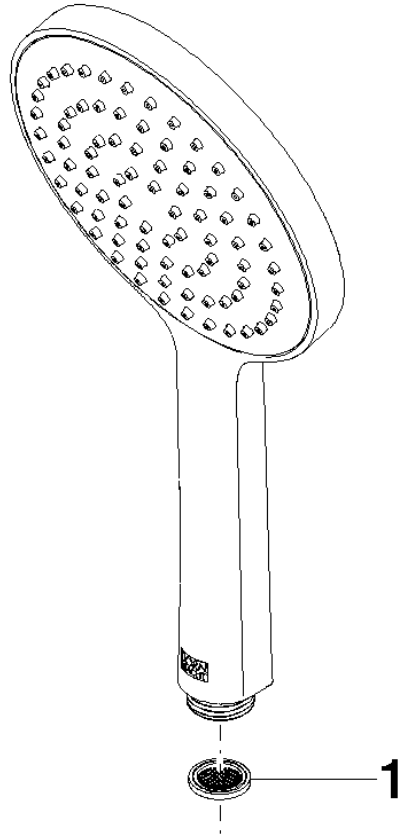

Hand shower - Matte Black

IMO

28 017 979

- COMPACT RAIN, max. flow rate 15 l/min (at 3 bar)
- with anti-scale system
- spray head Ø 130 mm
- 1/2" connection
- WRAS 2009011

Intrinsic protection against back flow.

Fits: IMO, LULU, MADISON, MEM, TARA, CL.1, LISSÉ, VAIA, META, CYO

	Matte Black	28 017 979-33
	Chrome	28 017 979-00
	Chrome	28 017 979-00 0010
	Brushed Platinum	28 017 979-06
	Brushed Platinum	28 017 979-06 0010
	Platinum	28 017 979-08
	Platinum	28 017 979-08 0010
	Dark Chrome	28 017 979-19
	Dark Chrome	28 017 979-19 0010
	Light Gold	28 017 979-26 0010
	Light Gold	28 017 979-26
	Brushed Light Gold	28 017 979-27 0010
	Brushed Light Gold	28 017 979-27
	Brushed Durabrass (23kt Gold)	28 017 979-28
	Brushed Durabrass (23kt Gold)	28 017 979-28 0010
	Matte Black	28 017 979-33 0010
	Brushed Bronze	28 017 979-42
	Brushed Bronze	28 017 979-42 0010
	Brushed Champagne (22kt Gold)	28 017 979-46
	Brushed Champagne (22kt Gold)	28 017 979-46 0010
	Champagne (22kt Gold)	28 017 979-47
	Champagne (22kt Gold)	28 017 979-47 0010
	Brushed Chrome	28 017 979-93
	Brushed Chrome	28 017 979-93 0010
	Brushed Dark Platinum	28 017 979-99 0010
	Brushed Dark Platinum	28 017 979-99

Hand shower - Matte Black

IMO

28 017 979

28 017 979

mm [inches]

Flow rate chart

Certificates

DVGW_DW-
6517DN0129.

LGA_29983.

WRAS_2009011.

28 017 979

Parts for other finishes can be found here: [Chrome](#)

Spare parts list

No.	Item Number	Name	Quantity used	Delivery time
1	09 23 01 039 90	sieve	1	2