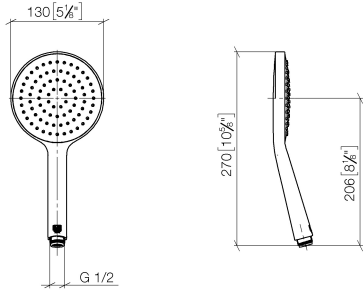

**Hand shower FlowReduce - Matte Black**

IMO

28 017 979

- COMPACT RAIN, max. flow rate 6.8 l/min (at 3 bar)
- with anti-scale system
- spray head Ø 130 mm
- 1/2" connection
- This product can help a building meet the requirements of Green Building Rating Systems, e.g. LEED®, BREEAM®, DGNB

Intrinsic protection against back flow.

Fits: IMO, LULU, MADISON, MEM, TARA, CL.1, LISSÉ, VAIA, META, CYO

	Matte Black	28 017 979-33 0010
	Chrome	28 017 979-00
	Chrome	28 017 979-00 0010
	Brushed Platinum	28 017 979-06
	Brushed Platinum	28 017 979-06 0010
	Platinum	28 017 979-08
	Platinum	28 017 979-08 0010
	Dark Chrome	28 017 979-19
	Dark Chrome	28 017 979-19 0010
	Light Gold	28 017 979-26 0010
	Light Gold	28 017 979-26
	Brushed Light Gold	28 017 979-27 0010
	Brushed Light Gold	28 017 979-27
	Brushed Durabronze (23kt Gold)	28 017 979-28
	Brushed Durabronze (23kt Gold)	28 017 979-28 0010
	Matte Black	28 017 979-33
	Brushed Bronze	28 017 979-42
	Brushed Bronze	28 017 979-42 0010
	Brushed Champagne (22kt Gold)	28 017 979-46
	Brushed Champagne (22kt Gold)	28 017 979-46 0010
	Champagne (22kt Gold)	28 017 979-47
	Champagne (22kt Gold)	28 017 979-47 0010
	Brushed Chrome	28 017 979-93
	Brushed Chrome	28 017 979-93 0010
	Brushed Dark Platinum	28 017 979-99 0010
	Brushed Dark Platinum	28 017 979-99

## Hand shower FlowReduce - Matte Black

---

IMO

28 017 979

28 017 979

mm [inches]

**Flow rate chart**

**Codes & Standards**