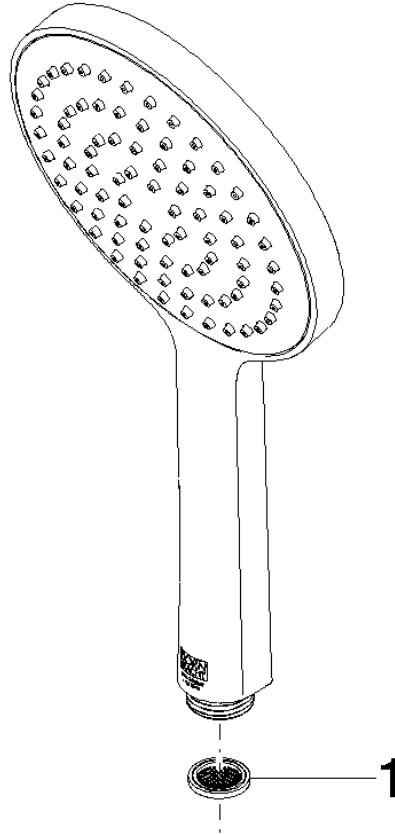

**Hand shower FlowReduce - Matte Black**

IMO

28 017 979

- COMPACT RAIN, max. flow rate 6.8 l/min (at 3 bar)
- with anti-scale system
- spray head Ø 130 mm
- 1/2" connection
- This product can help a building meet the requirements of Green Building Rating Systems, e.g. LEED®, BREEAM®, DGNB

## Hand shower FlowReduce - Matte Black

---

IMO

28 017 979

28 017 979

mm [inches]

**Flow rate chart**

**Codes & Standards**

## Hand shower FlowReduce - Matte Black

---

IMO

28 017 979

# Hand shower FlowReduce - Matte Black

IMO

28 017 979