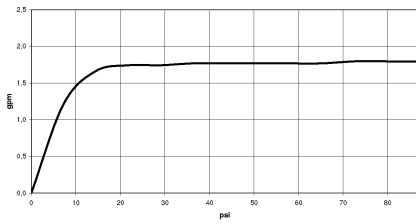

Hand shower FlowReduce - Brushed Bronze

IMO

28 017 979

- COMPACT RAIN, max. flow rate 6.8 l/min (at 3 bar)
- with anti-scale system
- spray head Ø 130 mm
- 1/2" connection
- This product can help a building meet the requirements of Green Building Rating Systems, e.g. LEED®, BREEAM®, DGNB

Hand shower FlowReduce - Brushed Bronze

IMO

28 017 979

28 017 979

mm [inches]

Flow rate chart

Codes & Standards

DIN 4109