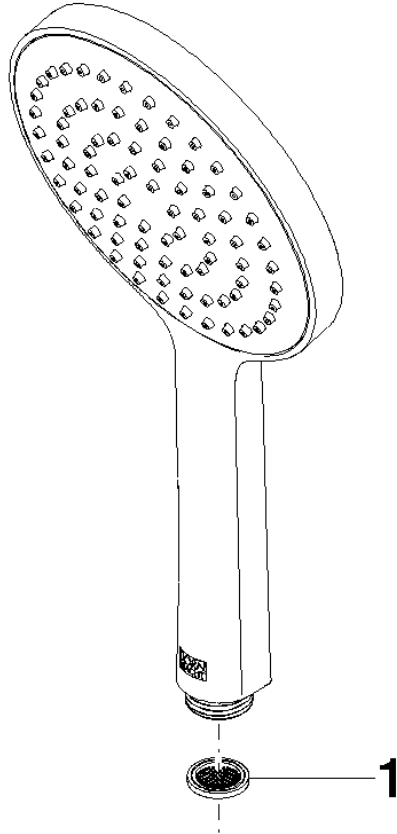

Hand shower - Brushed Champagne (22kt Gold)

IMO

28 017 979

- COMPACT RAIN, max. flow rate 15 l/min (at 3 bar)
- with anti-scale system
- spray head Ø 130 mm
- 1/2" connection
- WRAS 2009011

Intrinsic protection against back flow.

Fits: IMO, LULU, MADISON, MEM, TARA,
CL.1, LISSÉ, VAIA, META, CYO

	Brushed Champagne (22kt Gold)	28 017 979-46
	Chrome	28 017 979-00
	Chrome	28 017 979-00 0010
	Brushed Platinum	28 017 979-06
	Brushed Platinum	28 017 979-06 0010
	Platinum	28 017 979-08
	Platinum	28 017 979-08 0010
	Dark Chrome	28 017 979-19
	Dark Chrome	28 017 979-19 0010
	Light Gold	28 017 979-26 0010
	Light Gold	28 017 979-26
	Brushed Light Gold	28 017 979-27 0010
	Brushed Light Gold	28 017 979-27
	Brushed Durabronze (23kt Gold)	28 017 979-28
	Brushed Durabronze (23kt Gold)	28 017 979-28 0010
	Matte Black	28 017 979-33 0010
	Matte Black	28 017 979-33
	Brushed Bronze	28 017 979-42
	Brushed Bronze	28 017 979-42 0010
	Brushed Champagne (22kt Gold)	28 017 979-46 0010
	Champagne (22kt Gold)	28 017 979-47
	Champagne (22kt Gold)	28 017 979-47 0010
	Brushed Chrome	28 017 979-93
	Brushed Chrome	28 017 979-93 0010
	Brushed Dark Platinum	28 017 979-99 0010
	Brushed Dark Platinum	28 017 979-99

Hand shower - Brushed Champagne (22kt Gold)

IMO

28 017 979

28 017 979

mm [inches]

Flow rate chart

Codes & Standards

DIN 4109

LGA_29

28 017 979

Product version from 4/1/2024

Parts for other
finishes can be found
here: [Chrome](#)

Hand shower - Brushed Champagne (22kt Gold)

IMO

28 017 979

Spare parts list