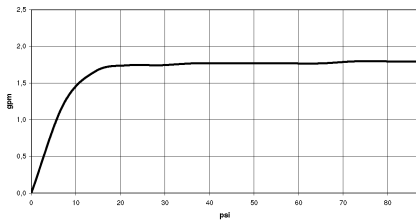

Hand shower FlowReduce - Brushed Champagne (22kt Gold)

IMO

28 017 979

- COMPACT RAIN, max. flow rate 6.8 l/min (at 3 bar)
- with anti-scale system
- spray head Ø 130 mm
- 1/2" connection
- This product can help a building meet the requirements of Green Building Rating Systems, e.g. LEED®, BREEAM®, DGNB

Hand shower FlowReduce - Brushed Champagne (22kt Gold)

IMO

28 017 979

28 017 979

mm [inches]

Flow rate chart

Codes & Standards

DIN 4109