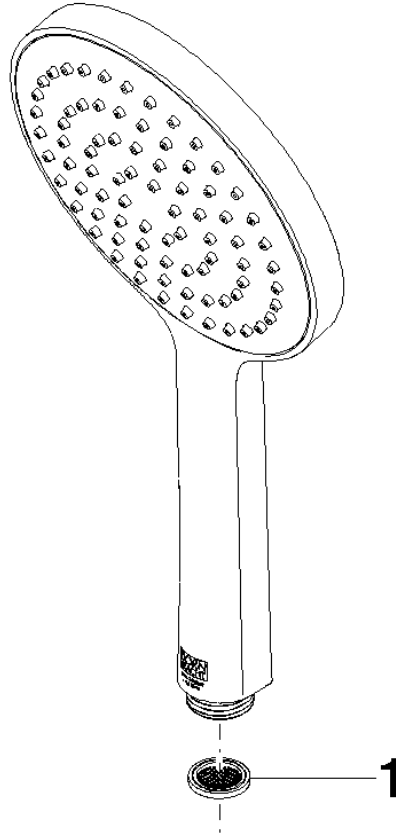

Hand shower FlowReduce - Brushed Champagne (22kt Gold)

IMO

28 017 979

- COMPACT RAIN, max. flow rate 6.8 l/min (at 3 bar)
- with anti-scale system
- spray head Ø 130 mm
- 1/2" connection
- This product can help a building meet the requirements of Green Building Rating Systems, e.g. LEED®, BREEAM®, DGNB

Hand shower FlowReduce - Brushed Champagne (22kt Gold)

IMO

28 017 979

28 017 979

mm [inches]

Flow rate chart

Codes & Standards

DIN 4109

EN 1112

ISO 3822

Ü-Zeichen

Hand shower FlowReduce - Brushed Champagne (22kt Gold)

IMO

28 017 979

Certificates

DVGW_DW-
6517DN0

LGA_29

28 017 979

Product version from 10/1/2023

Parts for other
finishes can be found
here: [Chrome](#)

Hand shower FlowReduce - Brushed Champagne (22kt Gold)

IMO

28 017 979

Spare parts list