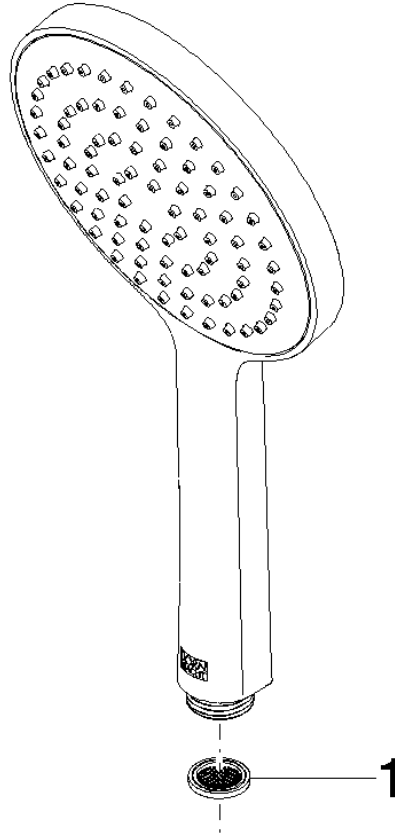

**Hand shower - Champagne (22kt Gold)**

28 017 979

- COMPACT RAIN, max. flow rate 15 l/min (at 3 bar)
- with anti-scale system
- spray head Ø 130 mm
- 1/2" connection
- WRAS 2009011

Intrinsic protection against back flow.

## Hand shower - Champagne (22kt Gold)

---

IMO

28 017 979

28 017 979

mm [inches]

Flow rate chart

Codes & Standards

### Certificates

---

DVGW\_DW-  
6517DN0

LGA\_29

28 017 979

**Product version from 4/1/2024**

Parts for other  
finishes can be found  
here: [Chrome](#)

### Spare parts list