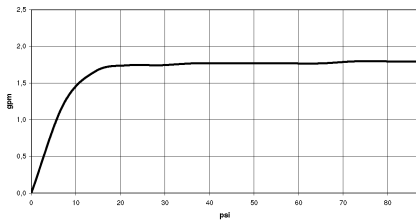

Hand shower FlowReduce - Champagne (22kt Gold)

28 017 979

- COMPACT RAIN, max. flow rate 6.8 l/min (at 3 bar)
- with anti-scale system
- spray head Ø 130 mm
- 1/2" connection
- This product can help a building meet the requirements of Green Building Rating Systems, e.g. LEED®, BREEAM®, DGNB

Hand shower FlowReduce - Champagne (22kt Gold)

IMO

28 017 979

28 017 979

mm [inches]

Flow rate chart

Codes & Standards

DIN 4109