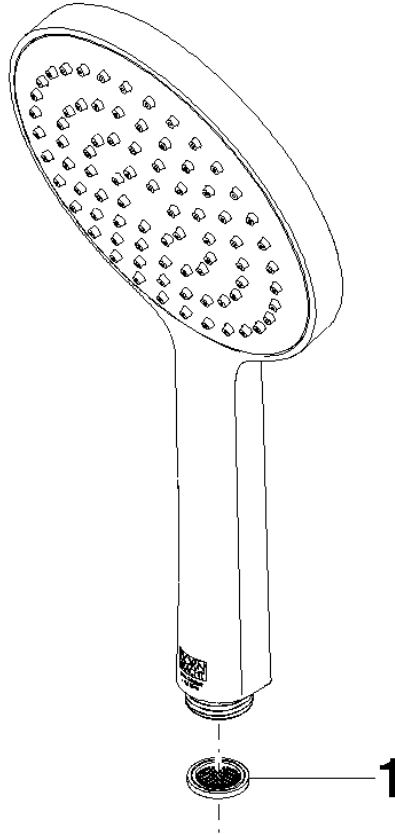

Hand shower FlowReduce - Champagne (22kt Gold)

28 017 979

- COMPACT RAIN, max. flow rate 6.8 l/min (at 3 bar)
- with anti-scale system
- spray head Ø 130 mm
- 1/2" connection
- This product can help a building meet the requirements of Green Building Rating Systems, e.g. LEED®, BREEAM®, DGNB

Intrinsic protection against back flow.

Fits: IMO, LULU, MADISON, MEM, TARA, CL.1, LISSÉ, VAIA, META, CYO

	Champagne (22kt Gold)	28 017 979-47 0010
	Chrome	28 017 979-00
	Chrome	28 017 979-00 0010
	Brushed Platinum	28 017 979-06
	Brushed Platinum	28 017 979-06 0010
	Platinum	28 017 979-08
	Platinum	28 017 979-08 0010
	Dark Chrome	28 017 979-19
	Dark Chrome	28 017 979-19 0010
	Light Gold	28 017 979-26 0010
	Light Gold	28 017 979-26
	Brushed Light Gold	28 017 979-27 0010
	Brushed Light Gold	28 017 979-27
	Brushed Durabronze (23kt Gold)	28 017 979-28
	Brushed Durabronze (23kt Gold)	28 017 979-28 0010
	Matte Black	28 017 979-33 0010
	Matte Black	28 017 979-33
	Brushed Bronze	28 017 979-42
	Brushed Bronze	28 017 979-42 0010
	Brushed Champagne (22kt Gold)	28 017 979-46
	Brushed Champagne (22kt Gold)	28 017 979-46 0010
	Champagne (22kt Gold)	28 017 979-47
	Brushed Chrome	28 017 979-93
	Brushed Chrome	28 017 979-93 0010
	Brushed Dark Platinum	28 017 979-99 0010
	Brushed Dark Platinum	28 017 979-99

Hand shower FlowReduce - Champagne (22kt Gold)

IMO

28 017 979

28 017 979

mm [inches]

Flow rate chart

Codes & Standards

DIN 4109

LGA_29

28 017 979

Product version from 10/1/2023

Parts for other
finishes can be found
here: [Chrome](#)

Hand shower FlowReduce - Champagne (22kt Gold)

IMO

28 017 979

Spare parts list