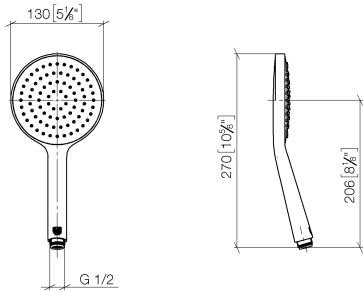

Hand shower FlowReduce - Champagne (22kt Gold)

28 017 979

- COMPACT RAIN, max. flow rate 6.8 l/min (at 3 bar)
- with anti-scale system
- spray head Ø 130 mm
- 1/2" connection
- This product can help a building meet the requirements of Green Building Rating Systems, e.g. LEED®, BREEAM®, DGNB

Intrinsic protection against back flow.

Fits: IMO, LULU, MADISON, MEM, TARA, CL.1, LISSÉ, VAIA, META, CYO

	Champagne (22kt Gold)	28 017 979-47 0010
	Chrome	28 017 979-00
	Chrome	28 017 979-00 0010
	Brushed Platinum	28 017 979-06
	Brushed Platinum	28 017 979-06 0010
	Platinum	28 017 979-08
	Platinum	28 017 979-08 0010
	Dark Chrome	28 017 979-19
	Dark Chrome	28 017 979-19 0010
	Light Gold	28 017 979-26 0010
	Light Gold	28 017 979-26
	Brushed Light Gold	28 017 979-27 0010
	Brushed Light Gold	28 017 979-27
	Brushed Durabronze (23kt Gold)	28 017 979-28
	Brushed Durabronze (23kt Gold)	28 017 979-28 0010
	Matte Black	28 017 979-33 0010
	Matte Black	28 017 979-33
	Brushed Bronze	28 017 979-42
	Brushed Bronze	28 017 979-42 0010
	Brushed Champagne (22kt Gold)	28 017 979-46
	Brushed Champagne (22kt Gold)	28 017 979-46 0010
	Champagne (22kt Gold)	28 017 979-47
	Brushed Chrome	28 017 979-93
	Brushed Chrome	28 017 979-93 0010
	Brushed Dark Platinum	28 017 979-99 0010
	Brushed Dark Platinum	28 017 979-99

Hand shower FlowReduce - Champagne (22kt Gold)

IMO

28 017 979

28 017 979

mm [inches]

Flow rate chart

Codes & Standards

DIN 4109