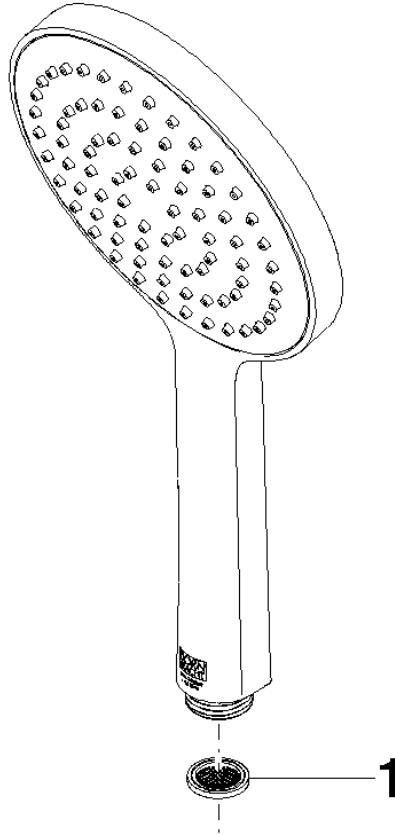

**Hand shower FlowReduce - Brushed Chrome**

28 017 979

- COMPACT RAIN, max. flow rate 6.8 l/min (at 3 bar)
- with anti-scale system
- spray head Ø 130 mm
- 1/2" connection
- This product can help a building meet the requirements of Green Building Rating Systems, e.g. LEED®, BREEAM®, DGNB

## Hand shower FlowReduce - Brushed Chrome

---

IMO

28 017 979

28 017 979

mm [inches]

**Flow rate chart**

**Codes & Standards**

## Hand shower FlowReduce - Brushed Chrome

---

IMO

28 017 979

# Hand shower FlowReduce - Brushed Chrome

IMO

28 017 979