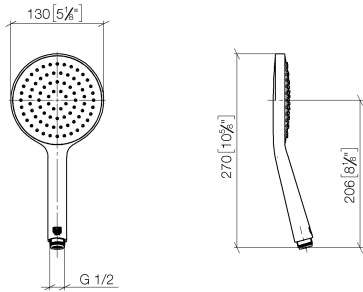

**Hand shower FlowReduce - Brushed Chrome**

28 017 979

- COMPACT RAIN, max. flow rate 6.8 l/min (at 3 bar)
- with anti-scale system
- spray head Ø 130 mm
- 1/2" connection
- This product can help a building meet the requirements of Green Building Rating Systems, e.g. LEED®, BREEAM®, DGNB

Intrinsic protection against back flow.

Fits: IMO, LULU, MADISON, MEM, TARA, CL.1, LISSÉ, VAIA, META, CYO

	Brushed Chrome	28 017 979-93 0010
	Chrome	28 017 979-00
	Chrome	28 017 979-00 0010
	Brushed Platinum	28 017 979-06
	Brushed Platinum	28 017 979-06 0010
	Platinum	28 017 979-08
	Platinum	28 017 979-08 0010
	Dark Chrome	28 017 979-19
	Dark Chrome	28 017 979-19 0010
	Light Gold	28 017 979-26 0010
	Light Gold	28 017 979-26
	Brushed Light Gold	28 017 979-27 0010
	Brushed Light Gold	28 017 979-27
	Brushed Durabrass (23kt Gold)	28 017 979-28
	Brushed Durabrass (23kt Gold)	28 017 979-28 0010
	Matte Black	28 017 979-33 0010
	Matte Black	28 017 979-33
	Brushed Bronze	28 017 979-42
	Brushed Bronze	28 017 979-42 0010
	Brushed Champagne (22kt Gold)	28 017 979-46
	Brushed Champagne (22kt Gold)	28 017 979-46 0010
	Champagne (22kt Gold)	28 017 979-47
	Champagne (22kt Gold)	28 017 979-47 0010
	Brushed Chrome	28 017 979-93
	Brushed Dark Platinum	28 017 979-99 0010
	Brushed Dark Platinum	28 017 979-99

## Hand shower FlowReduce - Brushed Chrome

---

IMO

28 017 979

28 017 979

mm [inches]

**Flow rate chart**

**Codes & Standards**