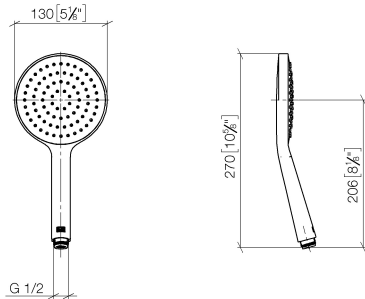

Hand shower - Brushed Dark Platinum

IMO

28 017 979

- COMPACT RAIN, max. flow rate 15 l/min (at 3 bar)
- with anti-scale system
- spray head Ø 130 mm
- 1/2" connection
- WRAS 2009011

Intrinsic protection against back flow.

Fits: IMO, LULU, MADISON, MEM, TARA,
CL.1, LISSÉ, VAIA, META, CYO

	Brushed Dark Platinum	28 017 979-99
	Chrome	28 017 979-00
	Chrome	28 017 979-00 0010
	Brushed Platinum	28 017 979-06
	Brushed Platinum	28 017 979-06 0010
	Platinum	28 017 979-08
	Platinum	28 017 979-08 0010
	Dark Chrome	28 017 979-19
	Dark Chrome	28 017 979-19 0010
	Light Gold	28 017 979-26 0010
	Light Gold	28 017 979-26
	Brushed Light Gold	28 017 979-27 0010
	Brushed Light Gold	28 017 979-27
	Brushed Durabronze (23kt Gold)	28 017 979-28
	Brushed Durabronze (23kt Gold)	28 017 979-28 0010
	Matte Black	28 017 979-33 0010
	Matte Black	28 017 979-33
	Brushed Bronze	28 017 979-42
	Brushed Bronze	28 017 979-42 0010
	Brushed Champagne (22kt Gold)	28 017 979-46
	Brushed Champagne (22kt Gold)	28 017 979-46 0010
	Champagne (22kt Gold)	28 017 979-47
	Champagne (22kt Gold)	28 017 979-47 0010
	Brushed Chrome	28 017 979-93
	Brushed Chrome	28 017 979-93 0010
	Brushed Dark Platinum	28 017 979-99 0010

Hand shower - Brushed Dark Platinum

IMO

28 017 979

28 017 979

mm [inches]

Flow rate chart

Codes & Standards

DIN 4109