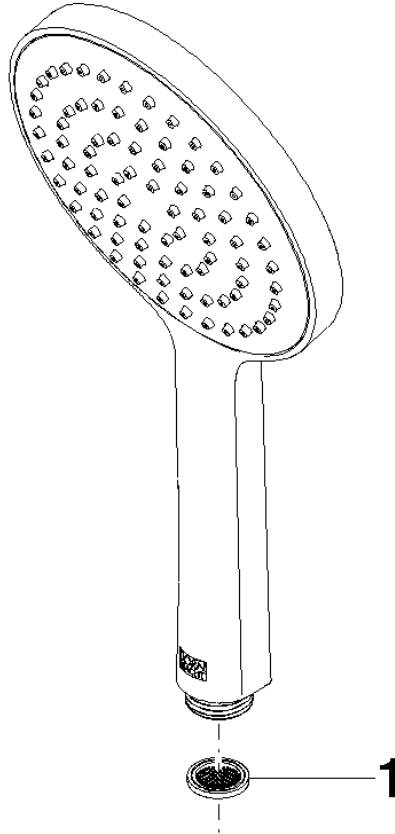

Hand shower - Brushed Dark Platinum

IMO

28 017 979

- COMPACT RAIN, max. flow rate 15 l/min (at 3 bar)
- with anti-scale system
- spray head Ø 130 mm
- 1/2" connection
- WRAS 2009011

Intrinsic protection against back flow.

Fits: IMO, LULU, MADISON, MEM, TARA,
CL.1, LISSÉ, VAIA, META, CYO

	Brushed Dark Platinum	28 017 979-99
	Chrome	28 017 979-00
	Chrome	28 017 979-00 0010
	Brushed Platinum	28 017 979-06
	Brushed Platinum	28 017 979-06 0010
	Platinum	28 017 979-08
	Platinum	28 017 979-08 0010
	Dark Chrome	28 017 979-19
	Dark Chrome	28 017 979-19 0010
	Light Gold	28 017 979-26 0010
	Light Gold	28 017 979-26
	Brushed Light Gold	28 017 979-27 0010
	Brushed Light Gold	28 017 979-27
	Brushed Durabronze (23kt Gold)	28 017 979-28
	Brushed Durabronze (23kt Gold)	28 017 979-28 0010
	Matte Black	28 017 979-33 0010
	Matte Black	28 017 979-33
	Brushed Bronze	28 017 979-42
	Brushed Bronze	28 017 979-42 0010
	Brushed Champagne (22kt Gold)	28 017 979-46
	Brushed Champagne (22kt Gold)	28 017 979-46 0010
	Champagne (22kt Gold)	28 017 979-47
	Champagne (22kt Gold)	28 017 979-47 0010
	Brushed Chrome	28 017 979-93
	Brushed Chrome	28 017 979-93 0010
	Brushed Dark Platinum	28 017 979-99 0010

Hand shower - Brushed Dark Platinum

IMO

28 017 979

28 017 979

mm [inches]

Flow rate chart

Codes & Standards

DIN 4109

Certificates

WRAS_2009

DVGW_DW-
6517DN0

LGA_29

28 017 979

Product version from 4/1/2024

Parts for other
finishes can be found
here: [Chrome](#)

Hand shower - Brushed Dark Platinum