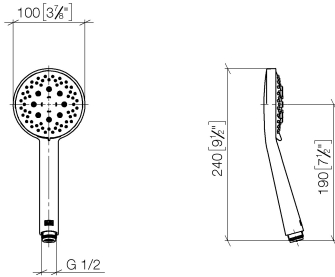

Hand shower - Brushed Platinum

IMO

28 018 979

- Three or five settings: COMPACT RAIN, COMPACT SOFT FLOW, COMPACT AQUAPRESSURE FLOW, max. flow rate 15 l/min (at 3 bar)
- with anti-scale system
- spray head Ø 100mm
- 1/2" connection
- WRAS 2210003
- Function from: 7 l/min

Intrinsic protection against back flow.

Fits: IMO, LULU, MADISON, MEM, TARA, CL.1, LISSÉ, VAIA, META, CYO

	Brushed Platinum	28 018 979-06
	Chrome	28 018 979-00
	Chrome	28 018 979-00 0010
	Brushed Platinum	28 018 979-06 0010
	Platinum	28 018 979-08
	Platinum	28 018 979-08 0010
	Dark Chrome	28 018 979-19
	Dark Chrome	28 018 979-19 0010
	Light Gold	28 018 979-26 0010
	Light Gold	28 018 979-26
	Brushed Light Gold	28 018 979-27 0010
	Brushed Light Gold	28 018 979-27
	Brushed Durabross (23kt Gold)	28 018 979-28
	Brushed Durabross (23kt Gold)	28 018 979-28 0010
	Matte Black	28 018 979-33
	Matte Black	28 018 979-33 0010
	Brushed Bronze	28 018 979-42
	Brushed Bronze	28 018 979-42 0010
	Brushed Champagne (22kt Gold)	28 018 979-46
	Brushed Champagne (22kt Gold)	28 018 979-46 0010
	Champagne (22kt Gold)	28 018 979-47
	Champagne (22kt Gold)	28 018 979-47 0010
	Brushed Chrome	28 018 979-93
	Brushed Chrome	28 018 979-93 0010
	Brushed Dark Platinum	28 018 979-99
	Brushed Dark Platinum	28 018 979-99 0010

Hand shower - Brushed Platinum

IMO

28 018 979

28 018 979

mm [inches]

Flow rate chart

Codes & Standards

DIN 4109