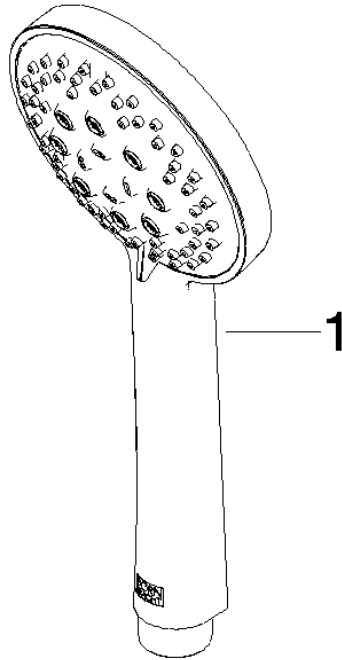

Hand shower - Brushed Platinum

IMO

28 018 979

- Three or five settings: COMPACT RAIN, COMPACT SOFT FLOW, COMPACT AQUAPRESSURE FLOW, max. flow rate 15 l/min (at 3 bar)
- with anti-scale system
- spray head Ø 100mm
- 1/2" connection
- WRAS 2210003
- Function from: 7 l/min

Hand shower - Brushed Platinum

IMO

28 018 979

28 018 979

mm [inches]

Flow rate chart

Codes & Standards

DIN 4109

Certificates

WRAS_2210

DVGW_DW-
6517DN0

LGA_29

28 018 979

Product version from 4/1/2024

Parts for other
finishes can be found
here: [Chrome](#)

Hand shower - Brushed Platinum

IMO

28 018 979

Spare parts list

Product version from 4/1/2024

No.	Item Number	Name	Quantity used	Delivery time
	09 23 01 039 90	sieve	1	2