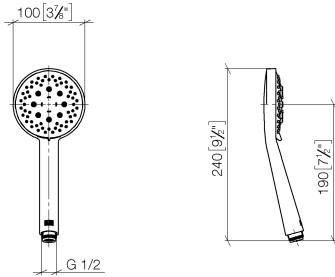

**Hand shower - Dark Chrome**

IMO

28 018 979

- Three or five settings: COMPACT RAIN, COMPACT SOFT FLOW, COMPACT AQUAPRESSURE FLOW, max. flow rate 15 l/min (at 3 bar)
- with anti-scale system
- spray head Ø 100mm
- 1/2" connection
- WRAS 2210003
- Function from: 7 l/min

Intrinsic protection against back flow.

Fits: IMO, LULU, MADISON, MEM, TARA, CL.1, LISSÉ, VAIA, META, CYO

	Dark Chrome	28 018 979-19
	Chrome	28 018 979-00
	Chrome	28 018 979-00 0010
	Brushed Platinum	28 018 979-06
	Brushed Platinum	28 018 979-06 0010
	Platinum	28 018 979-08
	Platinum	28 018 979-08 0010
	Dark Chrome	28 018 979-19 0010
	Light Gold	28 018 979-26 0010
	Light Gold	28 018 979-26
	Brushed Light Gold	28 018 979-27 0010
	Brushed Light Gold	28 018 979-27
	Brushed Durabross (23kt Gold)	28 018 979-28
	Brushed Durabross (23kt Gold)	28 018 979-28 0010
	Matte Black	28 018 979-33
	Matte Black	28 018 979-33 0010
	Brushed Bronze	28 018 979-42
	Brushed Bronze	28 018 979-42 0010
	Brushed Champagne (22kt Gold)	28 018 979-46
	Brushed Champagne (22kt Gold)	28 018 979-46 0010
	Champagne (22kt Gold)	28 018 979-47
	Champagne (22kt Gold)	28 018 979-47 0010
	Brushed Chrome	28 018 979-93
	Brushed Chrome	28 018 979-93 0010
	Brushed Dark Platinum	28 018 979-99
	Brushed Dark Platinum	28 018 979-99 0010

## Hand shower - Dark Chrome

---

IMO

28 018 979

28 018 979

mm [inches]

Flow rate chart

Codes & Standards