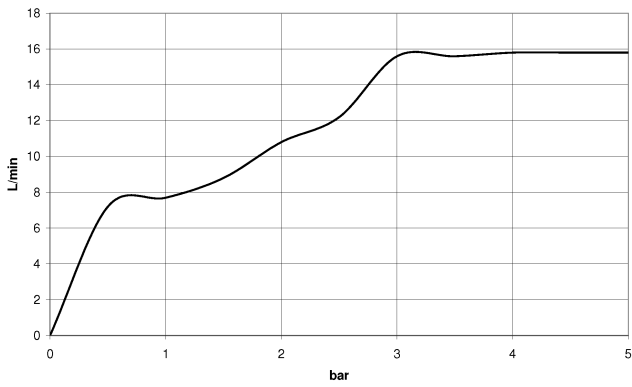

**Hand shower - Light Gold**

IMO

28 018 979

- Three or five settings: COMPACT RAIN, COMPACT SOFT FLOW, COMPACT AQUAPRESSURE FLOW, max. flow rate 15 l/min (at 3 bar)
- with anti-scale system
- spray head Ø 100mm
- 1/2" connection
- WRAS 2210003
- Function from: 7 l/min

## Hand shower - Light Gold

---

IMO

28 018 979

28 018 979

mm [inches]

Flow rate chart

Codes & Standards