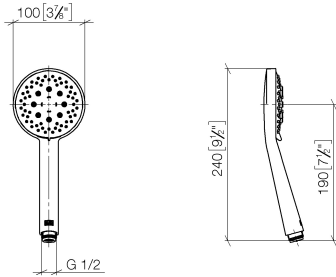

**Hand shower - Light Gold**

IMO

28 018 979

- Three or five settings: COMPACT RAIN, COMPACT SOFT FLOW, COMPACT AQUAPRESSURE FLOW, max. flow rate 15 l/min (at 3 bar)
- with anti-scale system
- spray head Ø 100mm
- 1/2" connection
- WRAS 2210003
- Function from: 7 l/min

Intrinsic protection against back flow.

Fits: IMO, LULU, MADISON, MEM, TARA, CL.1, LISSÉ, VAIA, META, CYO

	Light Gold	28 018 979-26
	Chrome	28 018 979-00
	Chrome	28 018 979-00 0010
	Brushed Platinum	28 018 979-06
	Brushed Platinum	28 018 979-06 0010
	Platinum	28 018 979-08
	Platinum	28 018 979-08 0010
	Dark Chrome	28 018 979-19
	Dark Chrome	28 018 979-19 0010
	Light Gold	28 018 979-26 0010
	Brushed Light Gold	28 018 979-27 0010
	Brushed Light Gold	28 018 979-27
	Brushed Durabress (23kt Gold)	28 018 979-28
	Brushed Durabress (23kt Gold)	28 018 979-28 0010
	Matte Black	28 018 979-33
	Matte Black	28 018 979-33 0010
	Brushed Bronze	28 018 979-42
	Brushed Bronze	28 018 979-42 0010
	Brushed Champagne (22kt Gold)	28 018 979-46
	Brushed Champagne (22kt Gold)	28 018 979-46 0010
	Champagne (22kt Gold)	28 018 979-47
	Champagne (22kt Gold)	28 018 979-47 0010
	Brushed Chrome	28 018 979-93
	Brushed Chrome	28 018 979-93 0010
	Brushed Dark Platinum	28 018 979-99
	Brushed Dark Platinum	28 018 979-99 0010

## Hand shower - Light Gold

---

IMO

28 018 979

28 018 979

mm [inches]

Flow rate chart

Codes & Standards