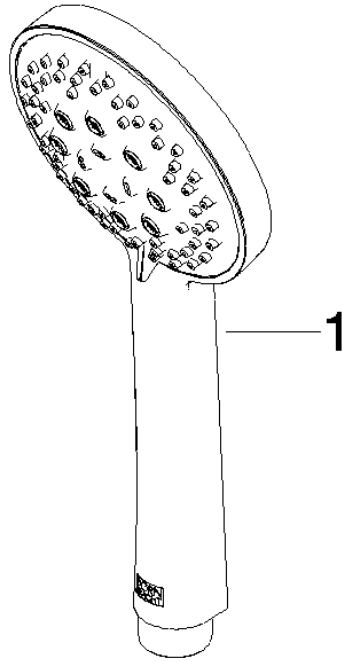

Hand shower - Brushed Light Gold

IMO

28 018 979

- Three or five settings: COMPACT RAIN, COMPACT SOFT FLOW, COMPACT AQUAPRESSURE FLOW, max. flow rate 15 l/min (at 3 bar)
- with anti-scale system
- spray head Ø 100mm
- 1/2" connection
- WRAS 2210003
- Function from: 7 l/min

Hand shower - Brushed Light Gold

IMO

28 018 979

28 018 979

mm [inches]

Flow rate chart

Codes & Standards

DIN 4109

ISO 3822

Scottish Water
Byelaws

UK Water Supply
Regulations

Ü-Zeichen

Hand shower - Brushed Light Gold

IMO

28 018 979

Certificates

WRAS_2210

LGA_29

28 018 979

Product version from 4/1/2024

Parts for other
finishes can be found
here: [Chrome](#)

Hand shower - Brushed Light Gold

IMO

28 018 979