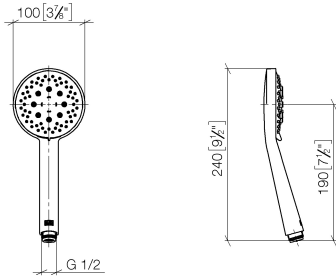

Hand shower - Brushed Light Gold

IMO

28 018 979

- Three or five settings: COMPACT RAIN, COMPACT SOFT FLOW, COMPACT AQUAPRESSURE FLOW, max. flow rate 15 l/min (at 3 bar)
- with anti-scale system
- spray head Ø 100mm
- 1/2" connection
- WRAS 2210003
- Function from: 7 l/min

Intrinsic protection against back flow.

Fits: IMO, LULU, MADISON, MEM, TARA, CL.1, LISSÉ, VAIA, META, CYO

	Brushed Light Gold	28 018 979-27
	Chrome	28 018 979-00
	Chrome	28 018 979-00 0010
	Brushed Platinum	28 018 979-06
	Brushed Platinum	28 018 979-06 0010
	Platinum	28 018 979-08
	Platinum	28 018 979-08 0010
	Dark Chrome	28 018 979-19
	Dark Chrome	28 018 979-19 0010
	Light Gold	28 018 979-26 0010
	Light Gold	28 018 979-26
	Brushed Light Gold	28 018 979-27 0010
	Brushed Durabronze (23kt Gold)	28 018 979-28
	Brushed Durabronze (23kt Gold)	28 018 979-28 0010
	Matte Black	28 018 979-33
	Matte Black	28 018 979-33 0010
	Brushed Bronze	28 018 979-42
	Brushed Bronze	28 018 979-42 0010
	Brushed Champagne (22kt Gold)	28 018 979-46
	Brushed Champagne (22kt Gold)	28 018 979-46 0010
	Champagne (22kt Gold)	28 018 979-47
	Champagne (22kt Gold)	28 018 979-47 0010
	Brushed Chrome	28 018 979-93
	Brushed Chrome	28 018 979-93 0010
	Brushed Dark Platinum	28 018 979-99
	Brushed Dark Platinum	28 018 979-99 0010

Hand shower - Brushed Light Gold

IMO

28 018 979

28 018 979

mm [inches]

Flow rate chart

Codes & Standards

DIN 4109