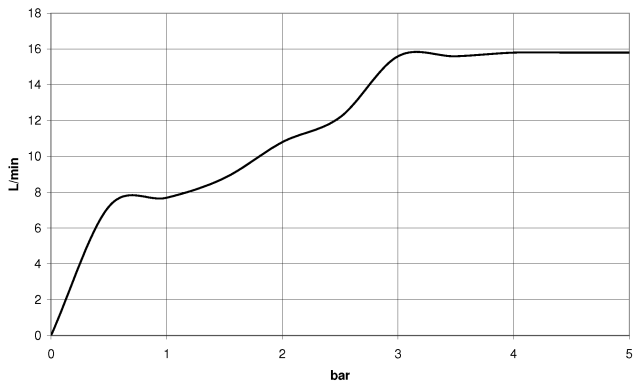

Flow rate chart

Codes & Standards

DIN 4109

EN 1112

ISO 3822

Scottish Water
Byelaws

UK Water Supply
Regulations

Ü-Zeichen