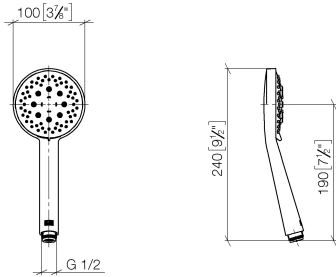

Hand shower - Matte Black

IMO

28 018 979

- Three or five settings: COMPACT RAIN, COMPACT SOFT FLOW, COMPACT AQUAPRESSURE FLOW, max. flow rate 15 l/min (at 3 bar)
- with anti-scale system
- spray head Ø 100mm
- 1/2" connection
- WRAS 2210003
- Function from: 7 l/min

Intrinsic protection against back flow.

Fits: IMO, LULU, MADISON, MEM, TARA, CL.1, LISSÉ, VAIA, META, CYO

	Matte Black	28 018 979-33
	Chrome	28 018 979-00
	Chrome	28 018 979-00 0010
	Brushed Platinum	28 018 979-06
	Brushed Platinum	28 018 979-06 0010
	Platinum	28 018 979-08
	Platinum	28 018 979-08 0010
	Dark Chrome	28 018 979-19
	Dark Chrome	28 018 979-19 0010
	Light Gold	28 018 979-26 0010
	Light Gold	28 018 979-26
	Brushed Light Gold	28 018 979-27 0010
	Brushed Light Gold	28 018 979-27
	Brushed Durabronze (23kt Gold)	28 018 979-28
	Brushed Durabronze (23kt Gold)	28 018 979-28 0010
	Matte Black	28 018 979-33 0010
	Brushed Bronze	28 018 979-42
	Brushed Bronze	28 018 979-42 0010
	Brushed Champagne (22kt Gold)	28 018 979-46
	Brushed Champagne (22kt Gold)	28 018 979-46 0010
	Champagne (22kt Gold)	28 018 979-47
	Champagne (22kt Gold)	28 018 979-47 0010
	Brushed Chrome	28 018 979-93
	Brushed Chrome	28 018 979-93 0010
	Brushed Dark Platinum	28 018 979-99
	Brushed Dark Platinum	28 018 979-99 0010

Hand shower - Matte Black

IMO

28 018 979

28 018 979

mm [inches]

Flow rate chart

Codes & Standards

DIN 4109