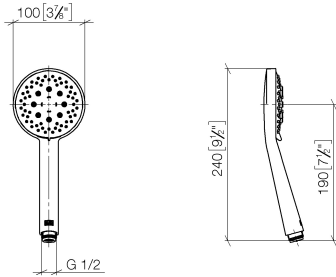

Hand shower - Brushed Champagne (22kt Gold)

IMO

28 018 979

- Three or five settings: COMPACT RAIN, COMPACT SOFT FLOW, COMPACT AQUAPRESSURE FLOW, max. flow rate 15 l/min (at 3 bar)
- with anti-scale system
- spray head Ø 100mm
- 1/2" connection
- WRAS 2210003
- Function from: 7 l/min

Intrinsic protection against back flow.

Fits: IMO, LULU, MADISON, MEM, TARA, CL.1, LISSÉ, VAIA, META, CYO

	Brushed Champagne (22kt Gold)	28 018 979-46
	Chrome	28 018 979-00
	Chrome	28 018 979-00 0010
	Brushed Platinum	28 018 979-06
	Brushed Platinum	28 018 979-06 0010
	Platinum	28 018 979-08
	Platinum	28 018 979-08 0010
	Dark Chrome	28 018 979-19
	Dark Chrome	28 018 979-19 0010
	Light Gold	28 018 979-26 0010
	Light Gold	28 018 979-26
	Brushed Light Gold	28 018 979-27 0010
	Brushed Light Gold	28 018 979-27
	Brushed Durabronze (23kt Gold)	28 018 979-28
	Brushed Durabronze (23kt Gold)	28 018 979-28 0010
	Matte Black	28 018 979-33
	Matte Black	28 018 979-33 0010
	Brushed Bronze	28 018 979-42
	Brushed Bronze	28 018 979-42 0010
	Brushed Champagne (22kt Gold)	28 018 979-46 0010
	Champagne (22kt Gold)	28 018 979-47
	Champagne (22kt Gold)	28 018 979-47 0010
	Brushed Chrome	28 018 979-93
	Brushed Chrome	28 018 979-93 0010
	Brushed Dark Platinum	28 018 979-99
	Brushed Dark Platinum	28 018 979-99 0010

Hand shower - Brushed Champagne (22kt Gold)

IMO

28 018 979

28 018 979

mm [inches]

Flow rate chart

Codes & Standards

DIN 4109