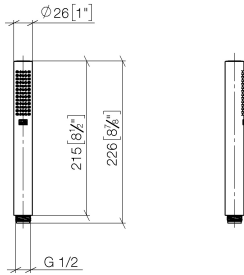

**Hand shower - Chrome**

IMO

28 019 979

- COMPACT RAIN, max. flow rate 15 l/min (at 3 bar)
- with anti-scale system
- 1/2" connection
- WRAS 2112017

Intrinsic protection against back flow.

Fits: IMO, LULU, MADISON, MEM, TARA,  
CL.1, LISSÉ, VAIA, META, CYO

## Hand shower - Chrome

---

IMO

28 019 979

28 019 979

mm [inches]

**Flow rate chart**

**Codes & Standards**