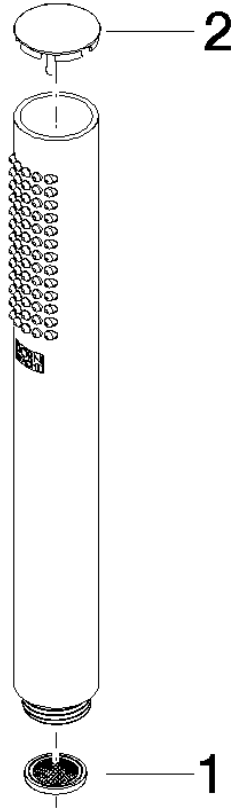

28 019 979

Product version from 4/1/2024

Parts for other
finishes can be found
here: [Chrome](#)