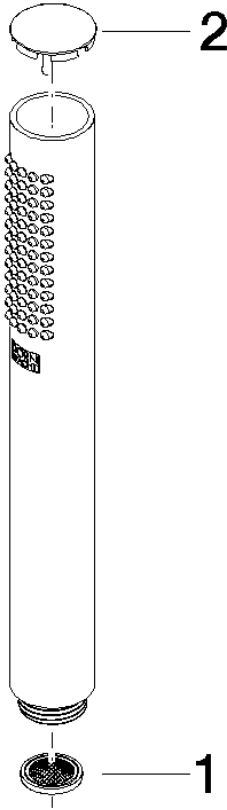

Hand shower FlowReduce - Brushed Platinum

IMO

28 019 979

- COMPACT RAIN, max. flow rate 6.8 l/min (at 3 bar)
- with anti-scale system
- 1/2" connection
- This product can help a building meet the requirements of Green Building Rating Systems, e.g. LEED®, BREEAM®, DGNB

Intrinsic protection against back flow.

Fits: IMO, LULU, MADISON, MEM, TARA, CL.1, LISSÉ, VAIA, META, CYO

	Brushed Platinum	28 019 979-06 0010
	Chrome	28 019 979-00
	Chrome	28 019 979-00 0010
	Brushed Platinum	28 019 979-06
	Platinum	28 019 979-08
	Platinum	28 019 979-08 0010
	Dark Chrome	28 019 979-19
	Dark Chrome	28 019 979-19 0010
	Light Gold	28 019 979-26 0010
	Light Gold	28 019 979-26
	Brushed Light Gold	28 019 979-27 0010
	Brushed Light Gold	28 019 979-27
	Brushed Durabress (23kt Gold)	28 019 979-28
	Brushed Durabress (23kt Gold)	28 019 979-28 0010
	Matte Black	28 019 979-33
	Matte Black	28 019 979-33 0010
	Brushed Bronze	28 019 979-42 0010
	Brushed Bronze	28 019 979-42
	Brushed Champagne (22kt Gold)	28 019 979-46
	Brushed Champagne (22kt Gold)	28 019 979-46 0010
	Champagne (22kt Gold)	28 019 979-47
	Champagne (22kt Gold)	28 019 979-47 0010
	Brushed Chrome	28 019 979-93
	Brushed Chrome	28 019 979-93 0010
	Brushed Dark Platinum	28 019 979-99
	Brushed Dark Platinum	28 019 979-99 0010

Hand shower FlowReduce - Brushed Platinum

IMO

28 019 979

28 019 979

mm [inches]

Flow rate chart

Codes & Standards

DIN 4109

Product version from 4/1/2024

Parts for other
finishes can be found
here: [Chrome](#)

Hand shower FlowReduce - Brushed Platinum

IMO

28 019 979

Spare parts list

Product version from 4/1/2024

No.	Item Number	Name	Quantity used	Delivery time
	09 23 01 039 90	sieve	2	2