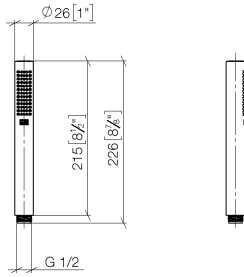

Hand shower FlowReduce - Brushed Platinum

IMO

28 019 979

- COMPACT RAIN, max. flow rate 6.8 l/min (at 3 bar)
- with anti-scale system
- 1/2" connection
- This product can help a building meet the requirements of Green Building Rating Systems, e.g. LEED®, BREEAM®, DGNB

Intrinsic protection against back flow.

Fits: IMO, LULU, MADISON, MEM, TARA, CL.1, LISSÉ, VAIA, META, CYO

	Brushed Platinum	28 019 979-06 0010
	Chrome	28 019 979-00
	Chrome	28 019 979-00 0010
	Brushed Platinum	28 019 979-06
	Platinum	28 019 979-08
	Platinum	28 019 979-08 0010
	Dark Chrome	28 019 979-19
	Dark Chrome	28 019 979-19 0010
	Light Gold	28 019 979-26 0010
	Light Gold	28 019 979-26
	Brushed Light Gold	28 019 979-27 0010
	Brushed Light Gold	28 019 979-27
	Brushed Durabress (23kt Gold)	28 019 979-28
	Brushed Durabress (23kt Gold)	28 019 979-28 0010
	Matte Black	28 019 979-33
	Matte Black	28 019 979-33 0010
	Brushed Bronze	28 019 979-42 0010
	Brushed Bronze	28 019 979-42
	Brushed Champagne (22kt Gold)	28 019 979-46
	Brushed Champagne (22kt Gold)	28 019 979-46 0010
	Champagne (22kt Gold)	28 019 979-47
	Champagne (22kt Gold)	28 019 979-47 0010
	Brushed Chrome	28 019 979-93
	Brushed Chrome	28 019 979-93 0010
	Brushed Dark Platinum	28 019 979-99
	Brushed Dark Platinum	28 019 979-99 0010

Hand shower FlowReduce - Brushed Platinum

IMO

28 019 979

28 019 979

mm [inches]

Flow rate chart

Codes & Standards

DIN 4109