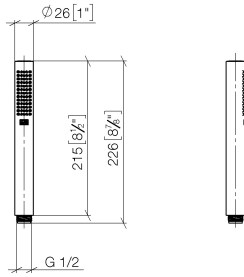

Hand shower FlowReduce - Dark Chrome

IMO

28 019 979

- COMPACT RAIN, max. flow rate 6.8 l/min (at 3 bar)
- with anti-scale system
- 1/2" connection
- This product can help a building meet the requirements of Green Building Rating Systems, e.g. LEED®, BREEAM®, DGNB

Intrinsic protection against back flow.

Fits: IMO, LULU, MADISON, MEM, TARA, CL.1, LISSÉ, VAIA, META, CYO

	Dark Chrome	28 019 979-19 0010
	Chrome	28 019 979-00
	Chrome	28 019 979-00 0010
	Brushed Platinum	28 019 979-06
	Brushed Platinum	28 019 979-06 0010
	Platinum	28 019 979-08
	Platinum	28 019 979-08 0010
	Dark Chrome	28 019 979-19
	Light Gold	28 019 979-26 0010
	Light Gold	28 019 979-26
	Brushed Light Gold	28 019 979-27 0010
	Brushed Light Gold	28 019 979-27
	Brushed Durabrass (23kt Gold)	28 019 979-28
	Brushed Durabrass (23kt Gold)	28 019 979-28 0010
	Matte Black	28 019 979-33
	Matte Black	28 019 979-33 0010
	Brushed Bronze	28 019 979-42 0010
	Brushed Bronze	28 019 979-42
	Brushed Champagne (22kt Gold)	28 019 979-46
	Brushed Champagne (22kt Gold)	28 019 979-46 0010
	Champagne (22kt Gold)	28 019 979-47
	Champagne (22kt Gold)	28 019 979-47 0010
	Brushed Chrome	28 019 979-93
	Brushed Chrome	28 019 979-93 0010
	Brushed Dark Platinum	28 019 979-99
	Brushed Dark Platinum	28 019 979-99 0010

Hand shower FlowReduce - Dark Chrome

IMO

28 019 979

28 019 979

mm [inches]

Flow rate chart

Codes & Standards

DIN 4109