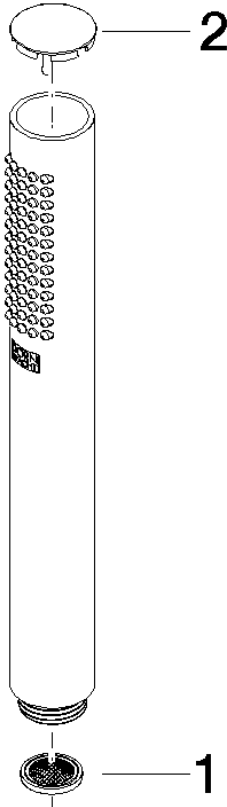

Hand shower FlowReduce - Dark Chrome

IMO

28 019 979

- COMPACT RAIN, max. flow rate 6.8 l/min (at 3 bar)
- with anti-scale system
- 1/2" connection
- This product can help a building meet the requirements of Green Building Rating Systems, e.g. LEED®, BREEAM®, DGNB

Intrinsic protection against back flow.

Fits: IMO, LULU, MADISON, MEM, TARA, CL.1, LISSÉ, VAIA, META, CYO

	Dark Chrome	28 019 979-19 0010
	Chrome	28 019 979-00
	Chrome	28 019 979-00 0010
	Brushed Platinum	28 019 979-06
	Brushed Platinum	28 019 979-06 0010
	Platinum	28 019 979-08
	Platinum	28 019 979-08 0010
	Dark Chrome	28 019 979-19
	Light Gold	28 019 979-26 0010
	Light Gold	28 019 979-26
	Brushed Light Gold	28 019 979-27 0010
	Brushed Light Gold	28 019 979-27
	Brushed Durabrass (23kt Gold)	28 019 979-28
	Brushed Durabrass (23kt Gold)	28 019 979-28 0010
	Matte Black	28 019 979-33
	Matte Black	28 019 979-33 0010
	Brushed Bronze	28 019 979-42 0010
	Brushed Bronze	28 019 979-42
	Brushed Champagne (22kt Gold)	28 019 979-46
	Brushed Champagne (22kt Gold)	28 019 979-46 0010
	Champagne (22kt Gold)	28 019 979-47
	Champagne (22kt Gold)	28 019 979-47 0010
	Brushed Chrome	28 019 979-93
	Brushed Chrome	28 019 979-93 0010
	Brushed Dark Platinum	28 019 979-99
	Brushed Dark Platinum	28 019 979-99 0010

Hand shower FlowReduce - Dark Chrome

IMO

28 019 979

28 019 979

mm [inches]

Flow rate chart

Codes & Standards

DIN 4109

Product version from 4/1/2024

Parts for other
finishes can be found
here: [Chrome](#)

Hand shower FlowReduce - Dark Chrome

IMO

28 019 979

Spare parts list

Product version from 4/1/2024

No.	Item Number	Name	Quantity used	Delivery time
	09 23 01 039 90	sieve	2	2