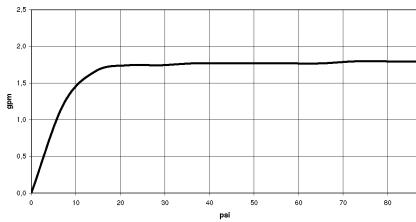

Hand shower FlowReduce - Light Gold

IMO

28 019 979

- COMPACT RAIN, max. flow rate 6.8 l/min (at 3 bar)
- with anti-scale system
- 1/2" connection
- This product can help a building meet the requirements of Green Building Rating Systems, e.g. LEED®, BREEAM®, DGNB

Hand shower FlowReduce - Light Gold

IMO

28 019 979

28 019 979

mm [inches]

Flow rate chart

Codes & Standards

DIN 4109