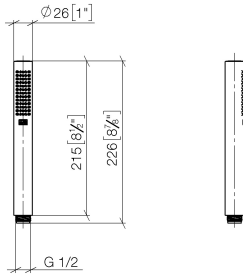

Hand shower FlowReduce - Light Gold

IMO

28 019 979

- COMPACT RAIN, max. flow rate 6.8 l/min (at 3 bar)
- with anti-scale system
- 1/2" connection
- This product can help a building meet the requirements of Green Building Rating Systems, e.g. LEED®, BREEAM®, DGNB

Intrinsic protection against back flow.

Fits: IMO, LULU, MADISON, MEM, TARA, CL.1, LISSÉ, VAIA, META, CYO

	Light Gold	28 019 979-26 0010
	Chrome	28 019 979-00
	Chrome	28 019 979-00 0010
	Brushed Platinum	28 019 979-06
	Brushed Platinum	28 019 979-06 0010
	Platinum	28 019 979-08
	Platinum	28 019 979-08 0010
	Dark Chrome	28 019 979-19
	Dark Chrome	28 019 979-19 0010
	Light Gold	28 019 979-26
	Brushed Light Gold	28 019 979-27 0010
	Brushed Light Gold	28 019 979-27
	Brushed Durabronze (23kt Gold)	28 019 979-28
	Brushed Durabronze (23kt Gold)	28 019 979-28 0010
	Matte Black	28 019 979-33
	Matte Black	28 019 979-33 0010
	Brushed Bronze	28 019 979-42 0010
	Brushed Bronze	28 019 979-42
	Brushed Champagne (22kt Gold)	28 019 979-46
	Brushed Champagne (22kt Gold)	28 019 979-46 0010
	Champagne (22kt Gold)	28 019 979-47
	Champagne (22kt Gold)	28 019 979-47 0010
	Brushed Chrome	28 019 979-93
	Brushed Chrome	28 019 979-93 0010
	Brushed Dark Platinum	28 019 979-99
	Brushed Dark Platinum	28 019 979-99 0010

Hand shower FlowReduce - Light Gold

IMO

28 019 979

28 019 979

mm [inches]

Flow rate chart

Codes & Standards

DIN 4109