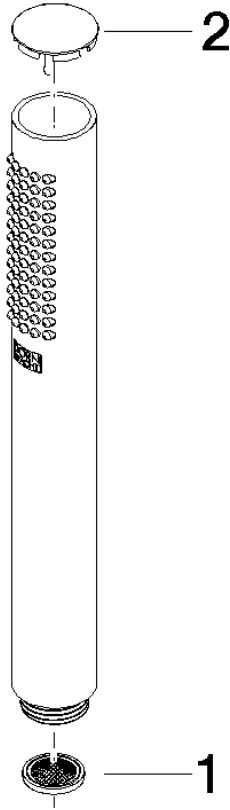

Hand shower FlowReduce - Light Gold

IMO

28 019 979

- COMPACT RAIN, max. flow rate 6.8 l/min (at 3 bar)
- with anti-scale system
- 1/2" connection
- This product can help a building meet the requirements of Green Building Rating Systems, e.g. LEED®, BREEAM®, DGNB

Intrinsic protection against back flow.

Fits: IMO, LULU, MADISON, MEM, TARA, CL.1, LISSÉ, VAIA, META, CYO

	Light Gold	28 019 979-26 0010
	Chrome	28 019 979-00
	Chrome	28 019 979-00 0010
	Brushed Platinum	28 019 979-06
	Brushed Platinum	28 019 979-06 0010
	Platinum	28 019 979-08
	Platinum	28 019 979-08 0010
	Dark Chrome	28 019 979-19
	Dark Chrome	28 019 979-19 0010
	Light Gold	28 019 979-26
	Brushed Light Gold	28 019 979-27 0010
	Brushed Light Gold	28 019 979-27
	Brushed Durabronze (23kt Gold)	28 019 979-28
	Brushed Durabronze (23kt Gold)	28 019 979-28 0010
	Matte Black	28 019 979-33
	Matte Black	28 019 979-33 0010
	Brushed Bronze	28 019 979-42 0010
	Brushed Bronze	28 019 979-42
	Brushed Champagne (22kt Gold)	28 019 979-46
	Brushed Champagne (22kt Gold)	28 019 979-46 0010
	Champagne (22kt Gold)	28 019 979-47
	Champagne (22kt Gold)	28 019 979-47 0010
	Brushed Chrome	28 019 979-93
	Brushed Chrome	28 019 979-93 0010
	Brushed Dark Platinum	28 019 979-99
	Brushed Dark Platinum	28 019 979-99 0010

Hand shower FlowReduce - Light Gold

IMO

28 019 979

28 019 979

mm [inches]

Flow rate chart

Codes & Standards

DIN 4109

Product version from 4/1/2024

Parts for other
finishes can be found
here: [Chrome](#)

Hand shower FlowReduce - Light Gold

IMO

28 019 979

Spare parts list

Product version from 4/1/2024

No.	Item Number	Name	Quantity used	Delivery time
	09 23 01 039 90	sieve	2	2